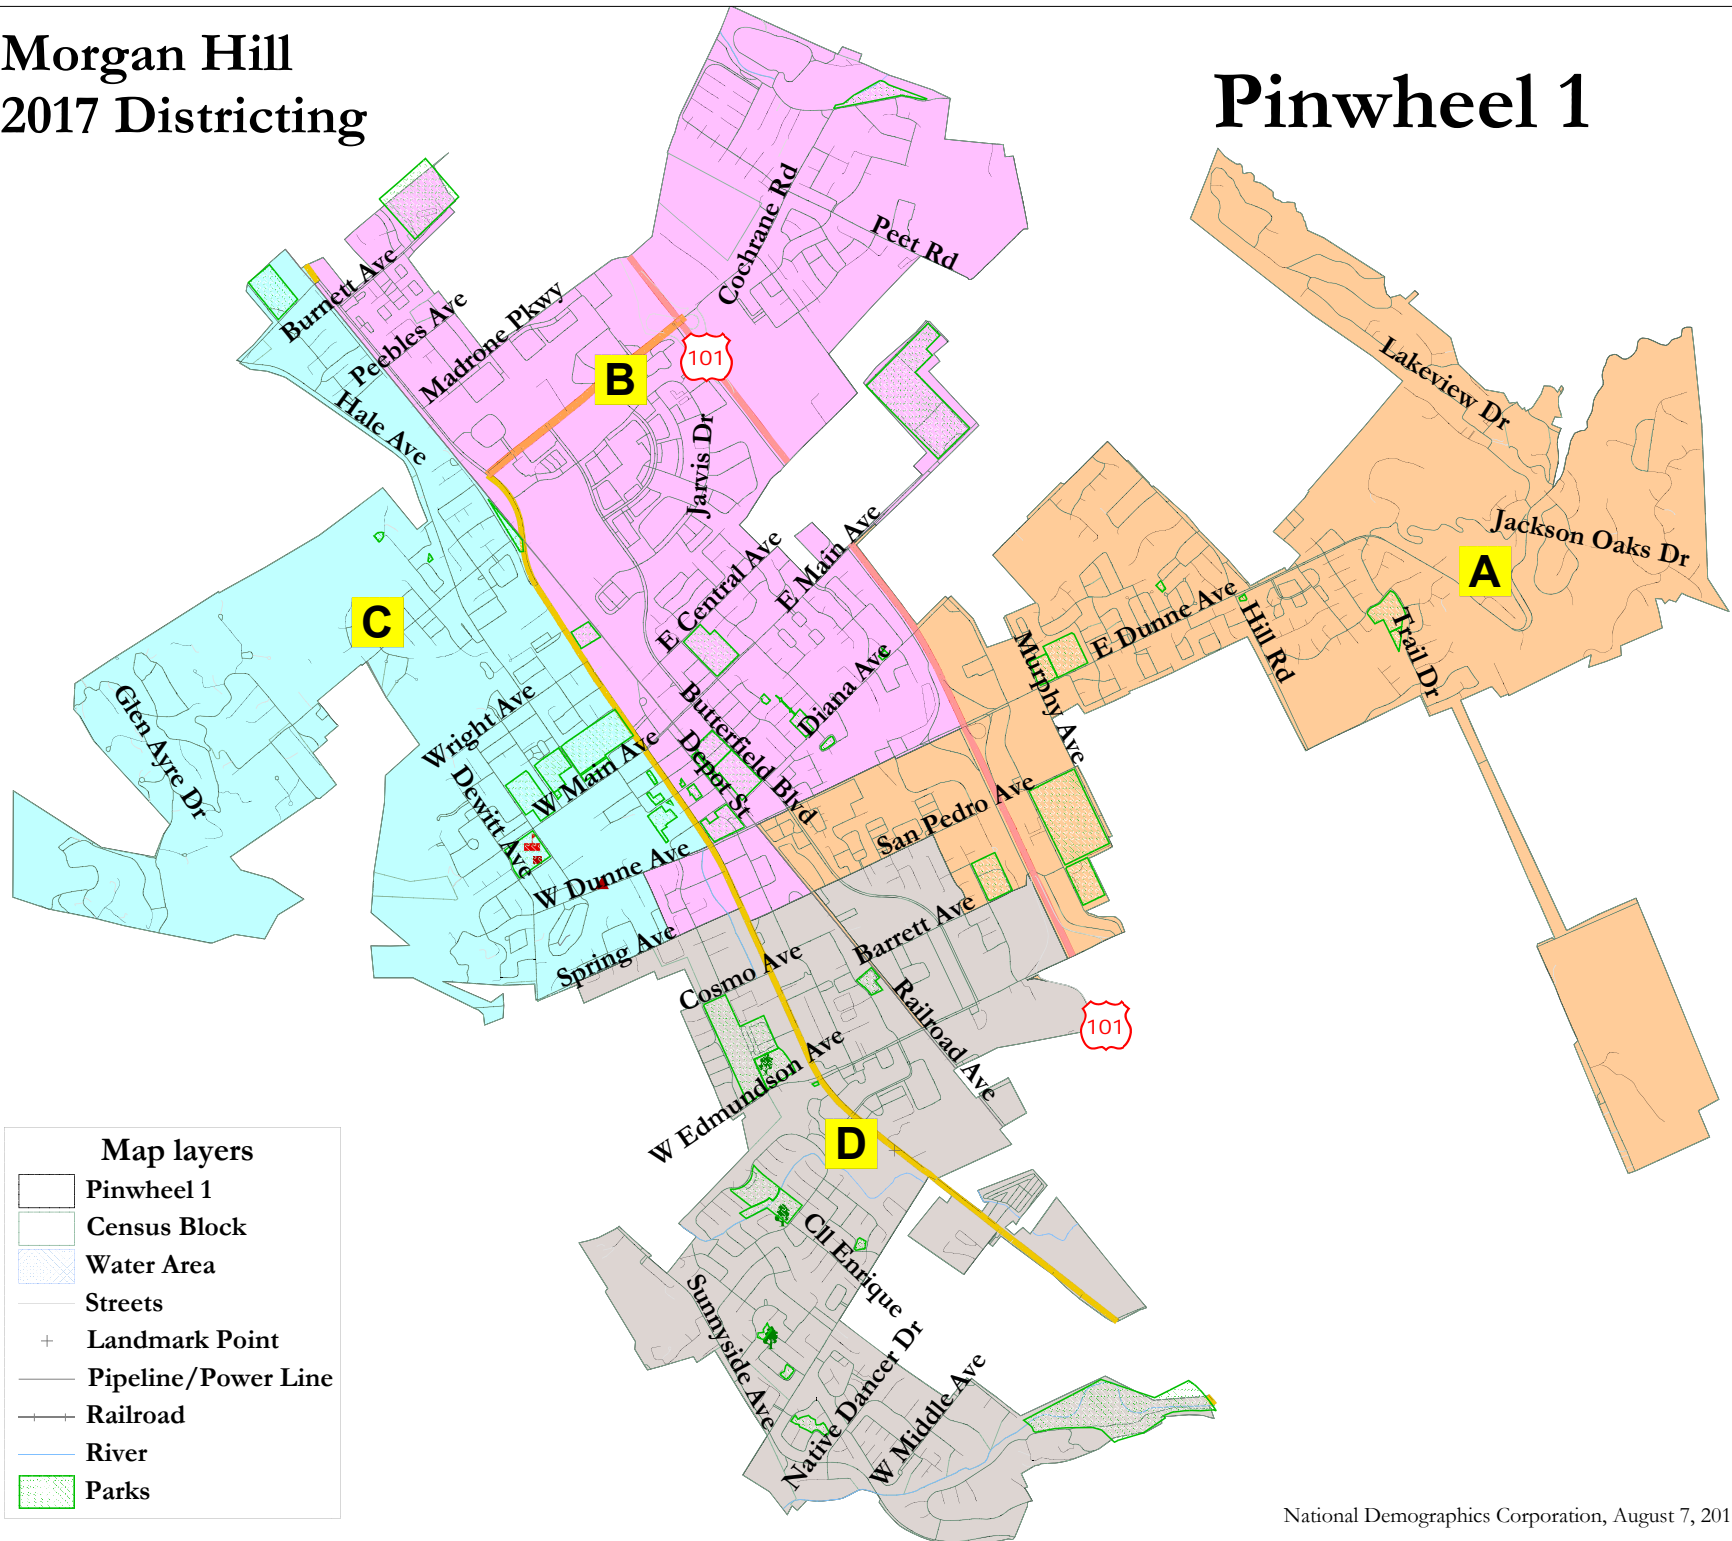

Morgan Hill 2017 Districting

Pinwheel 1

Map layers

	Pinwheel 1
	Census Block
	Water Area
	Streets
	Landmark Point
	Pipeline/Power Line
	Railroad
	River
	Parks