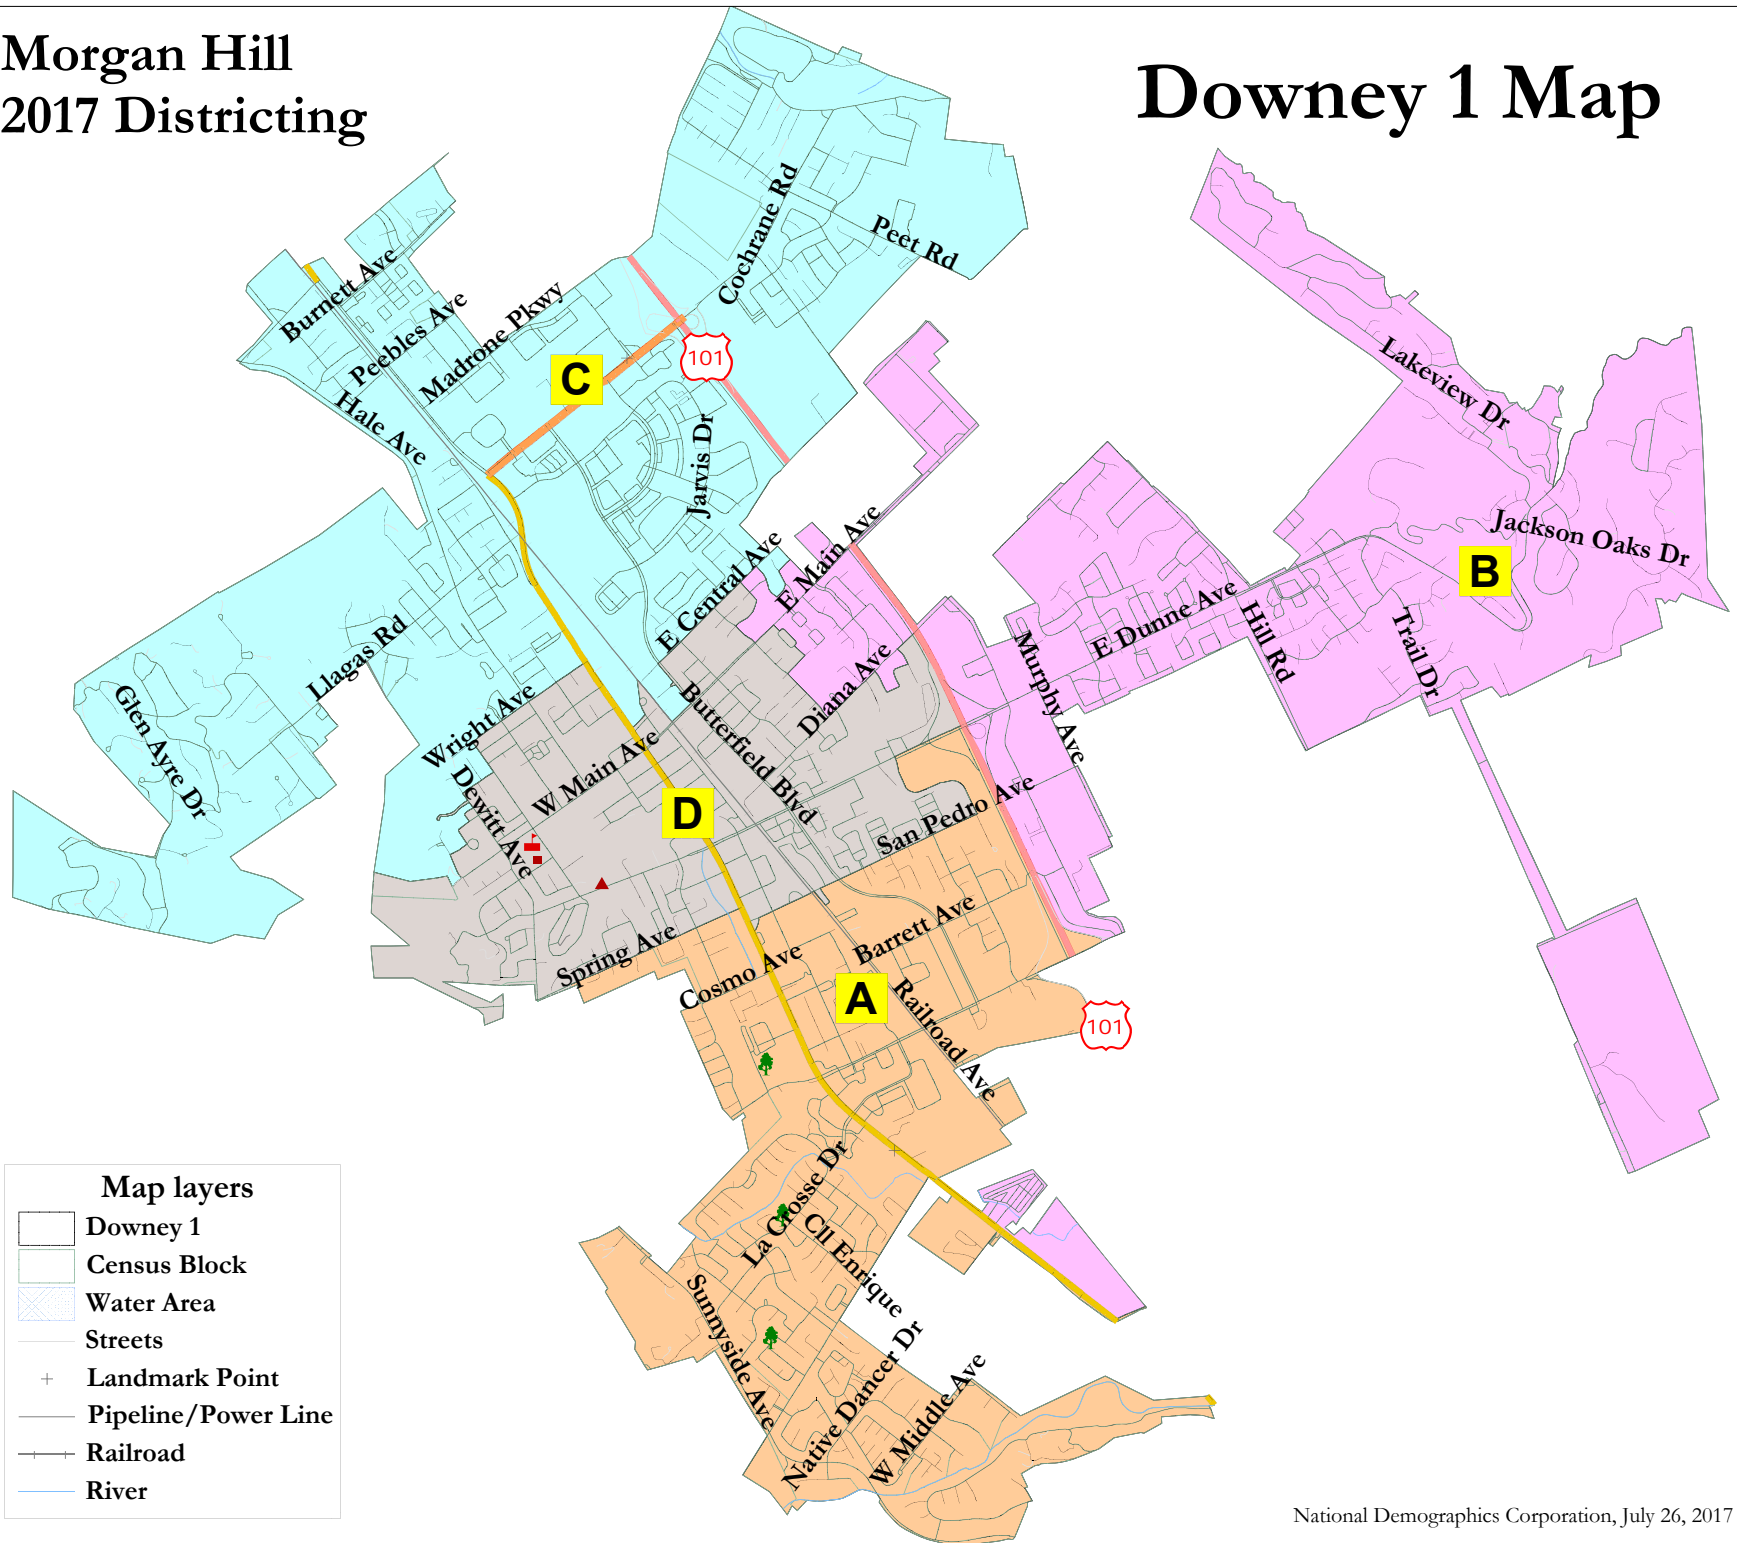

Morgan Hill 2017 Districting

Downey 1 Map

Map layers	
	Downey 1
	Census Block
	Water Area
	Streets
	Landmark Point
	Pipeline/Power Line
	Railroad
	River