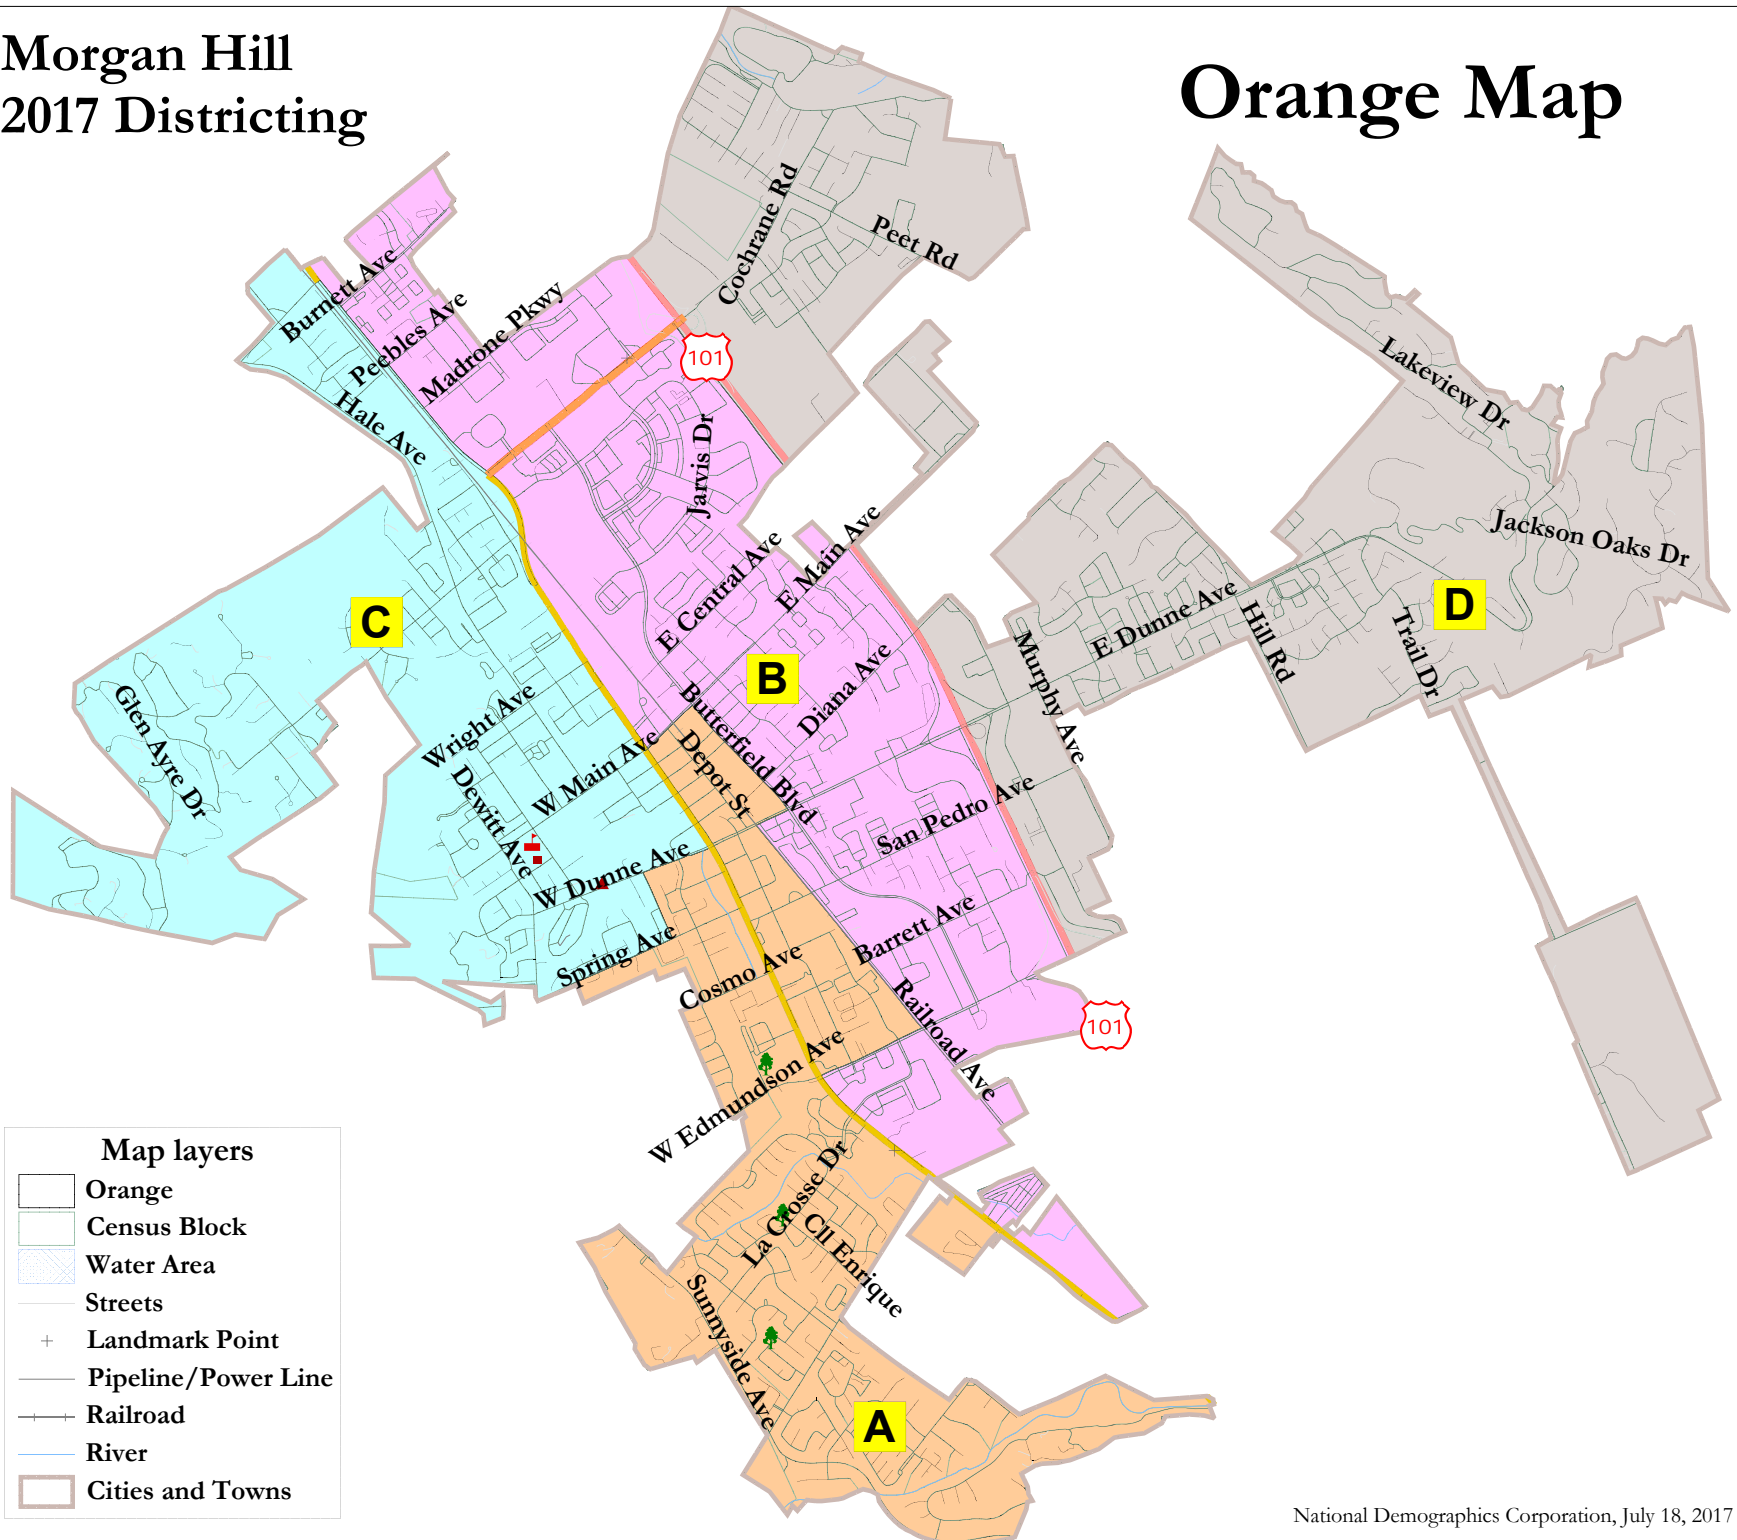

Morgan Hill 2017 Districting

Orange Map

Map layers

	Orange
	Census Block
	Water Area
	Streets
	Landmark Point
	Pipeline/Power Line
	Railroad
	River
	Cities and Towns