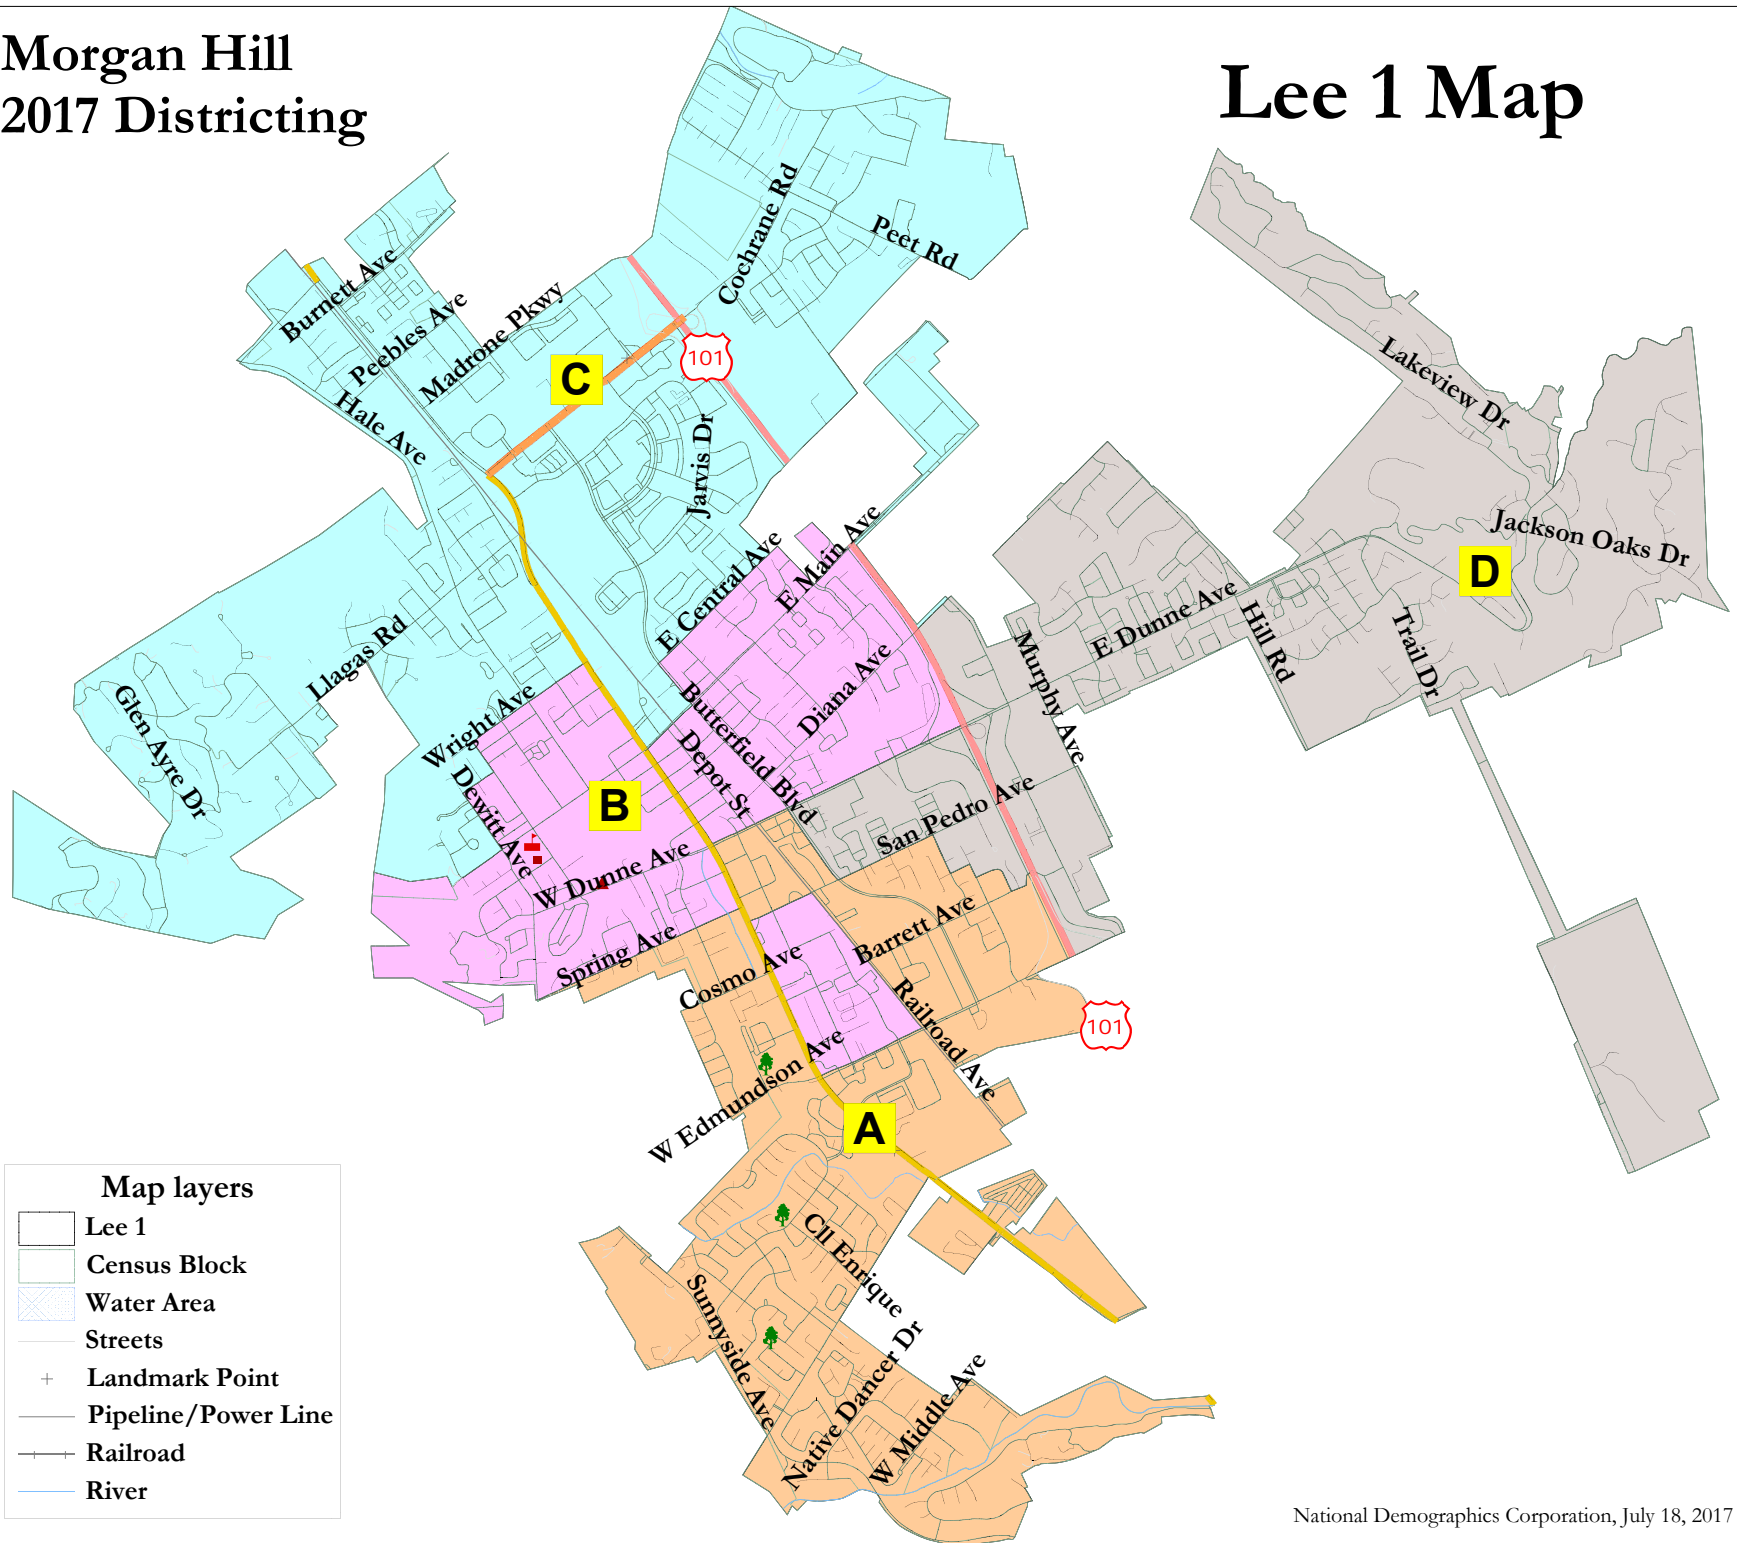

Morgan Hill 2017 Districting

Lee 1 Map

Map layers	
	Lee 1
	Census Block
	Water Area
	Streets
	Landmark Point
	Pipeline/Power Line
	Railroad
	River