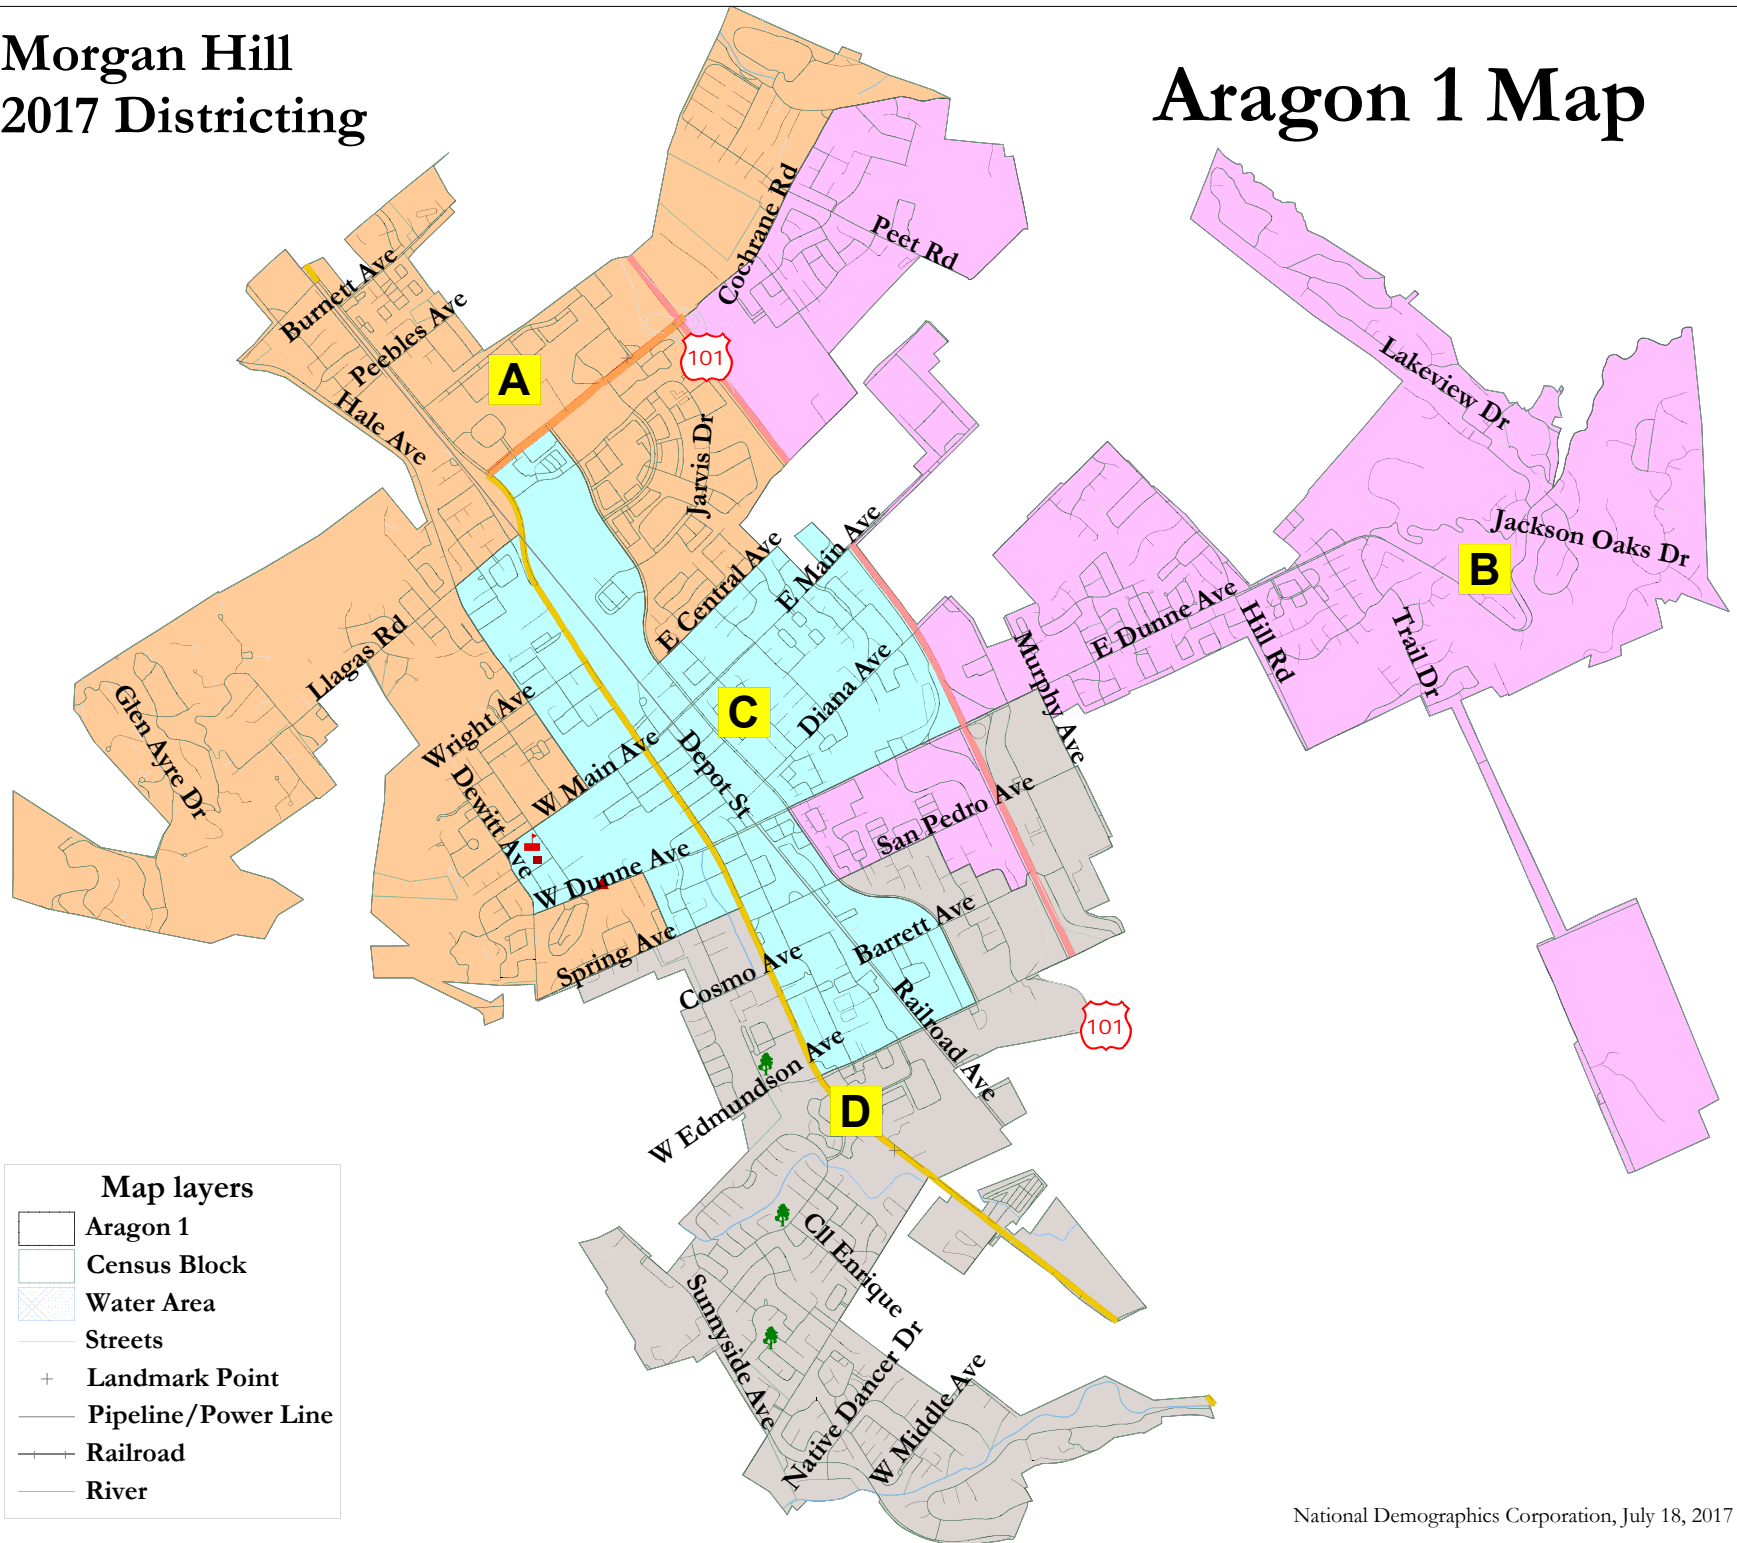

Morgan Hill 2017 Districting

Aragon 1 Map

Map layers	
	Aragon 1
	Census Block
	Water Area
	Streets
	Landmark Point
	Pipeline/Power Line
	Railroad
	River