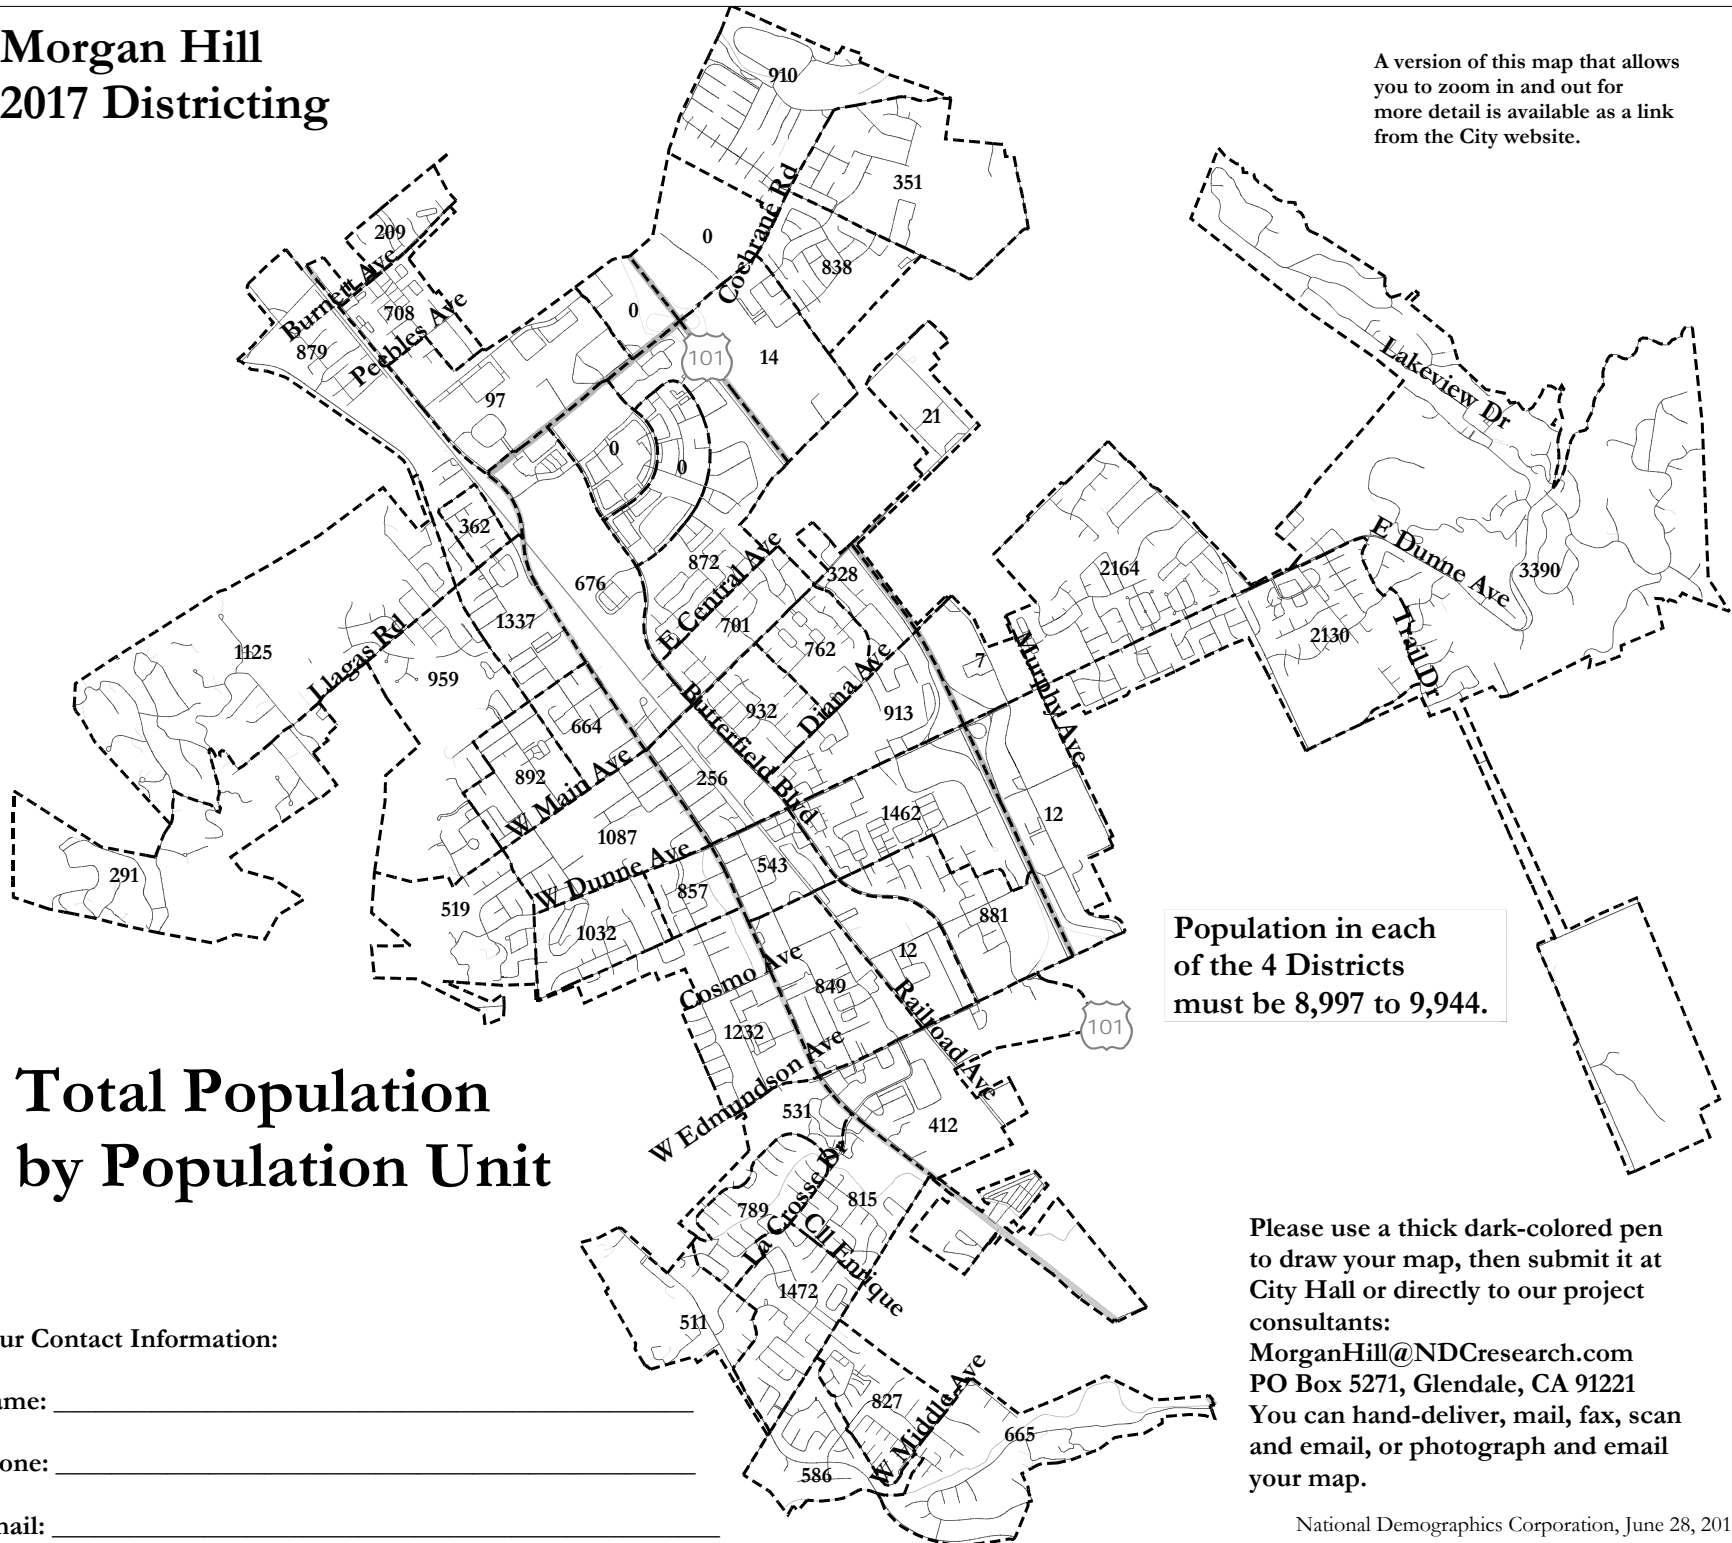

Morgan Hill 2017 Districting

A version of this map that allows you to zoom in and out for more detail is available as a link from the City website.

Population in each of the 4 Districts must be 8,997 to 9,944.

Total Population by Population Unit

Your Contact Information:

Name: _____

Phone: _____

Email: _____

Please use a thick dark-colored pen to draw your map, then submit it at City Hall or directly to our project consultants:

MorganHill@NDCresearch.com
PO Box 5271, Glendale, CA 91221

You can hand-deliver, mail, fax, scan and email, or photograph and email your map.