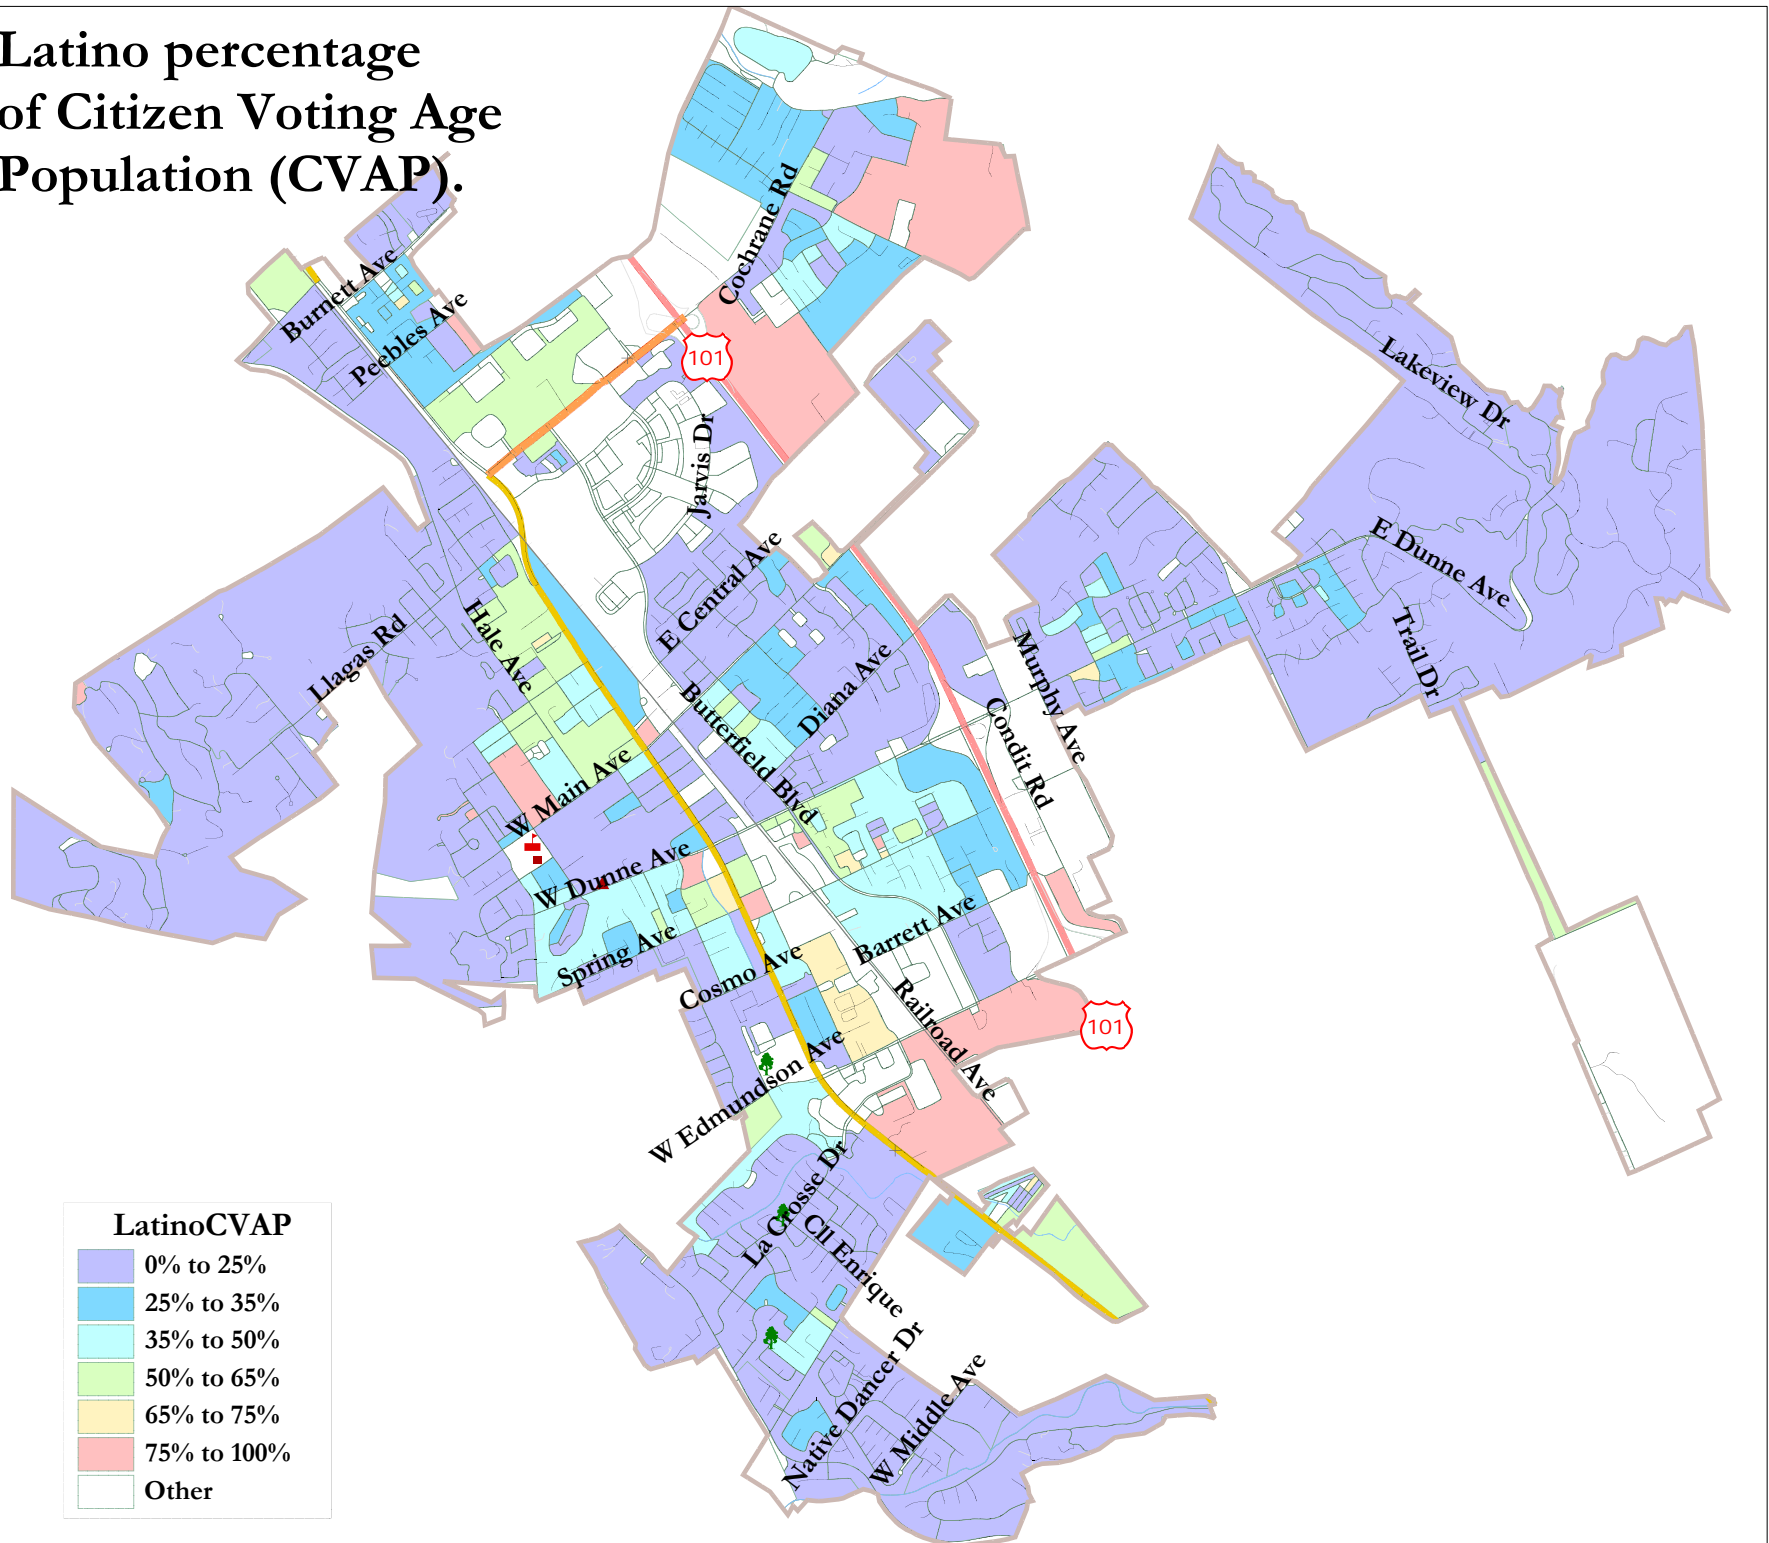

Latino percentage of Citizen Voting Age Population (CVAP).

LatinoCVAP	
	0% to 25%
	25% to 35%
	35% to 50%
	50% to 65%
	65% to 75%
	75% to 100%
	Other