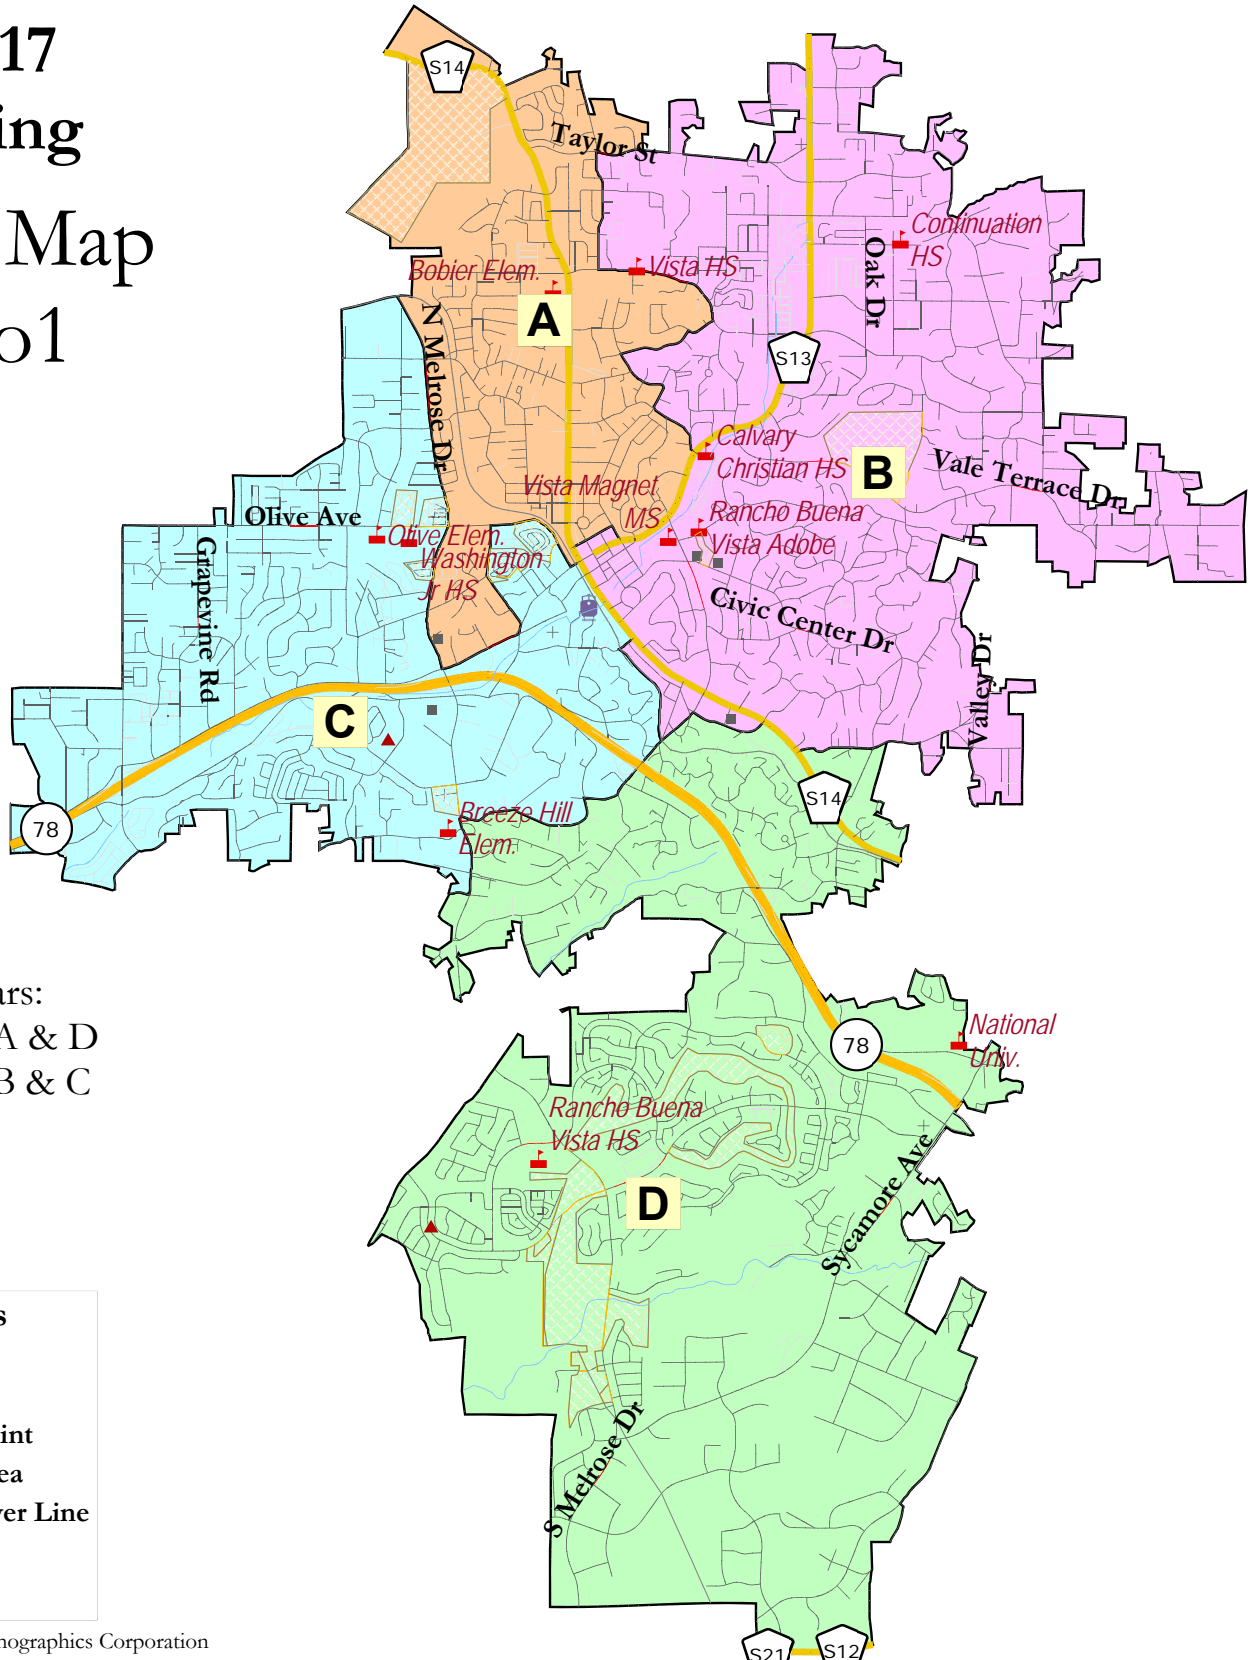

Vista 2017 Districting Public Map ADirdo1

Election Years:
2018: Dists A & D
2020: Dists B & C

- Map layers**
- ADirdo1
 - Streets
 - + Landmark Point
 - Landmark Area
 - Pipeline/Power Line
 - Railroad
 - River