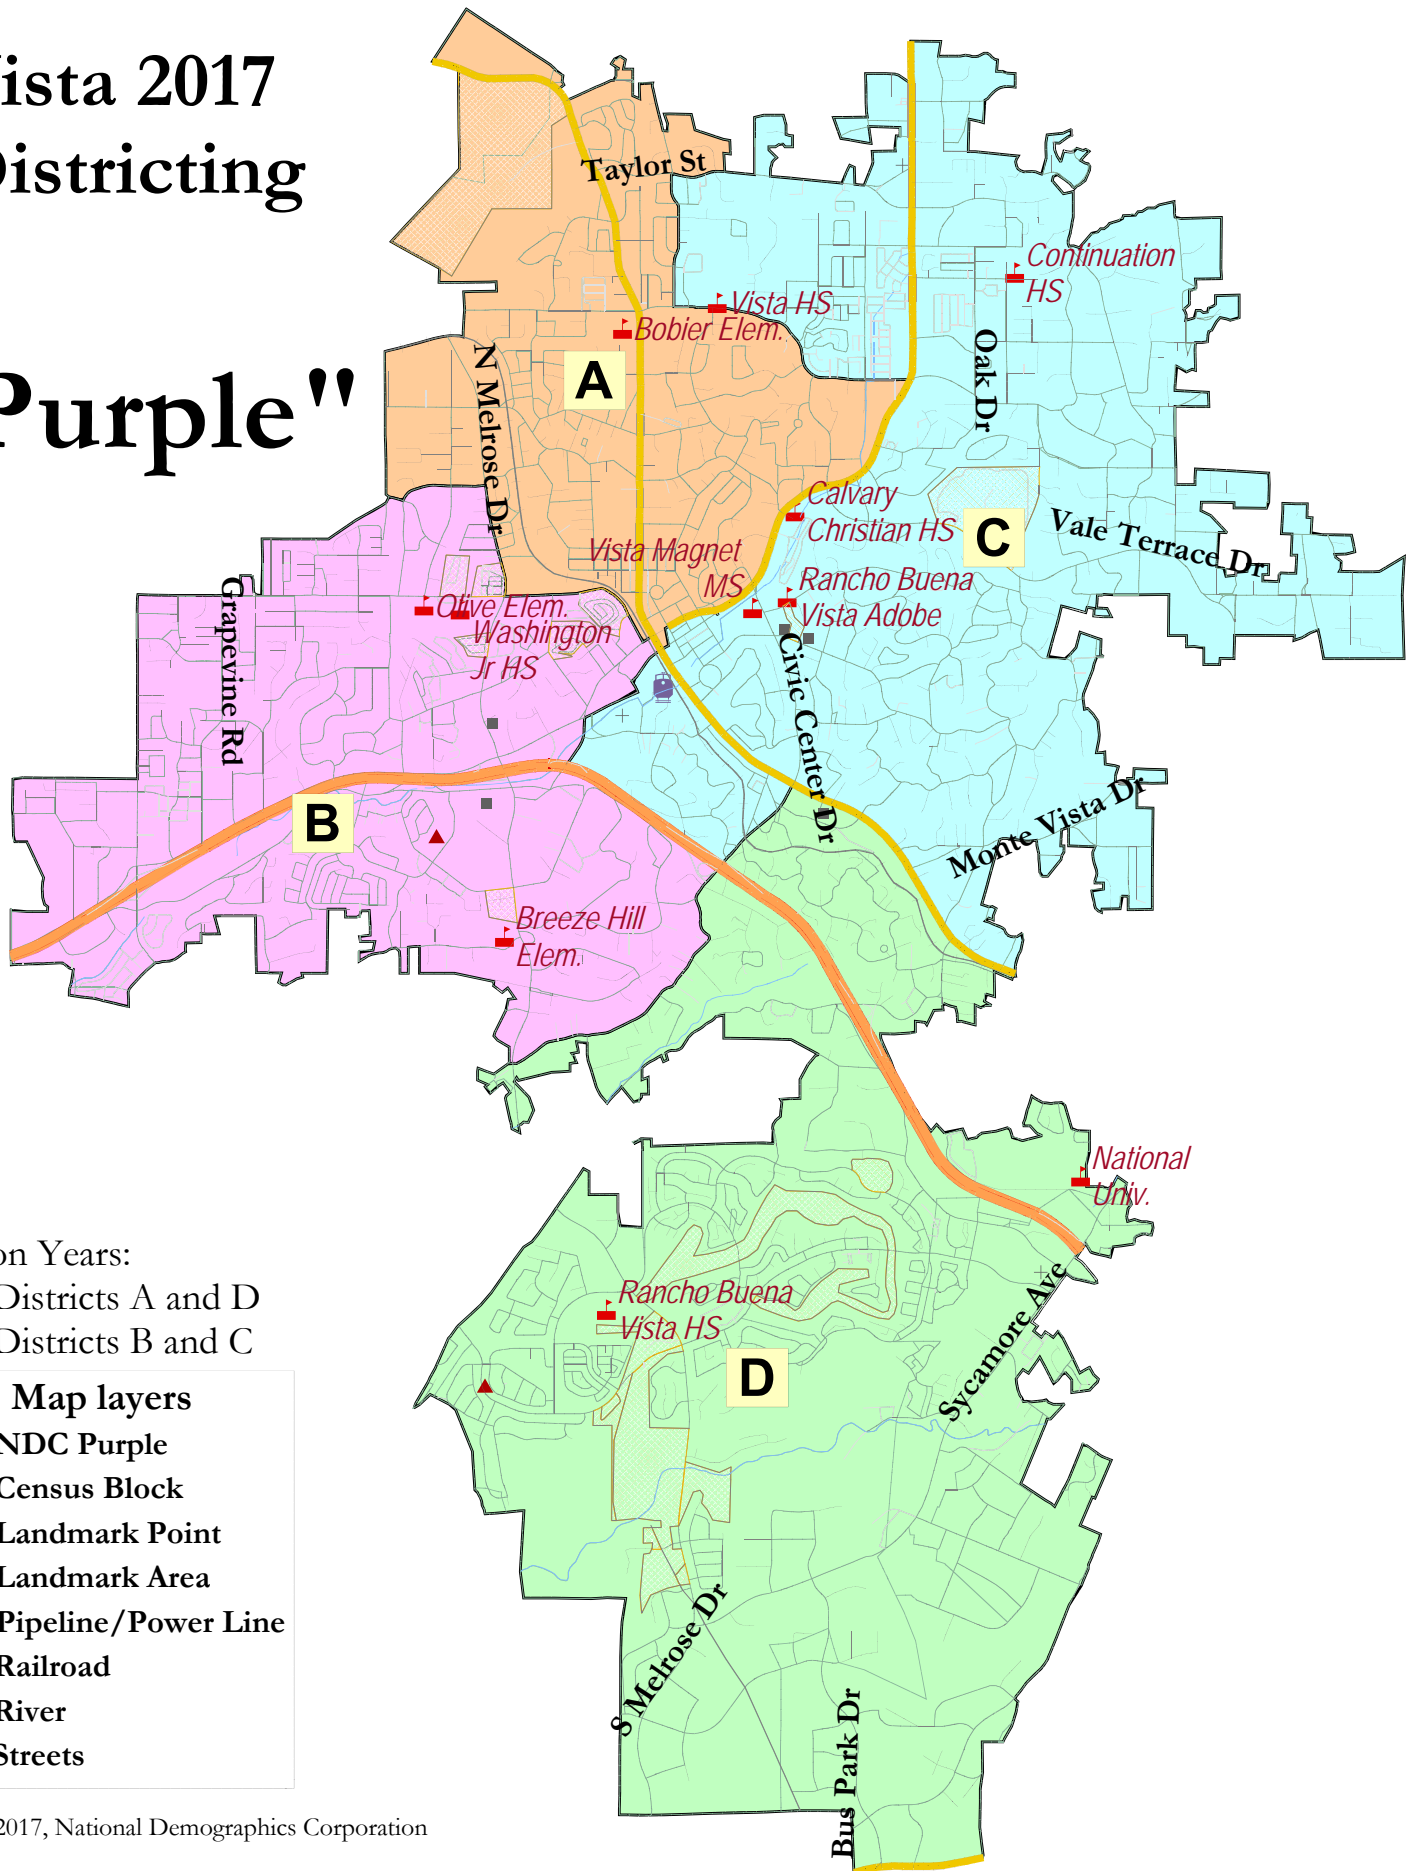

Vista 2017 Districting

"Purple"

Election Years:
 2018: Districts A and D
 2020: Districts B and C

Map layers	
	NDC Purple
	Census Block
	Landmark Point
	Landmark Area
	Pipeline/Power Line
	Railroad
	River
	Streets