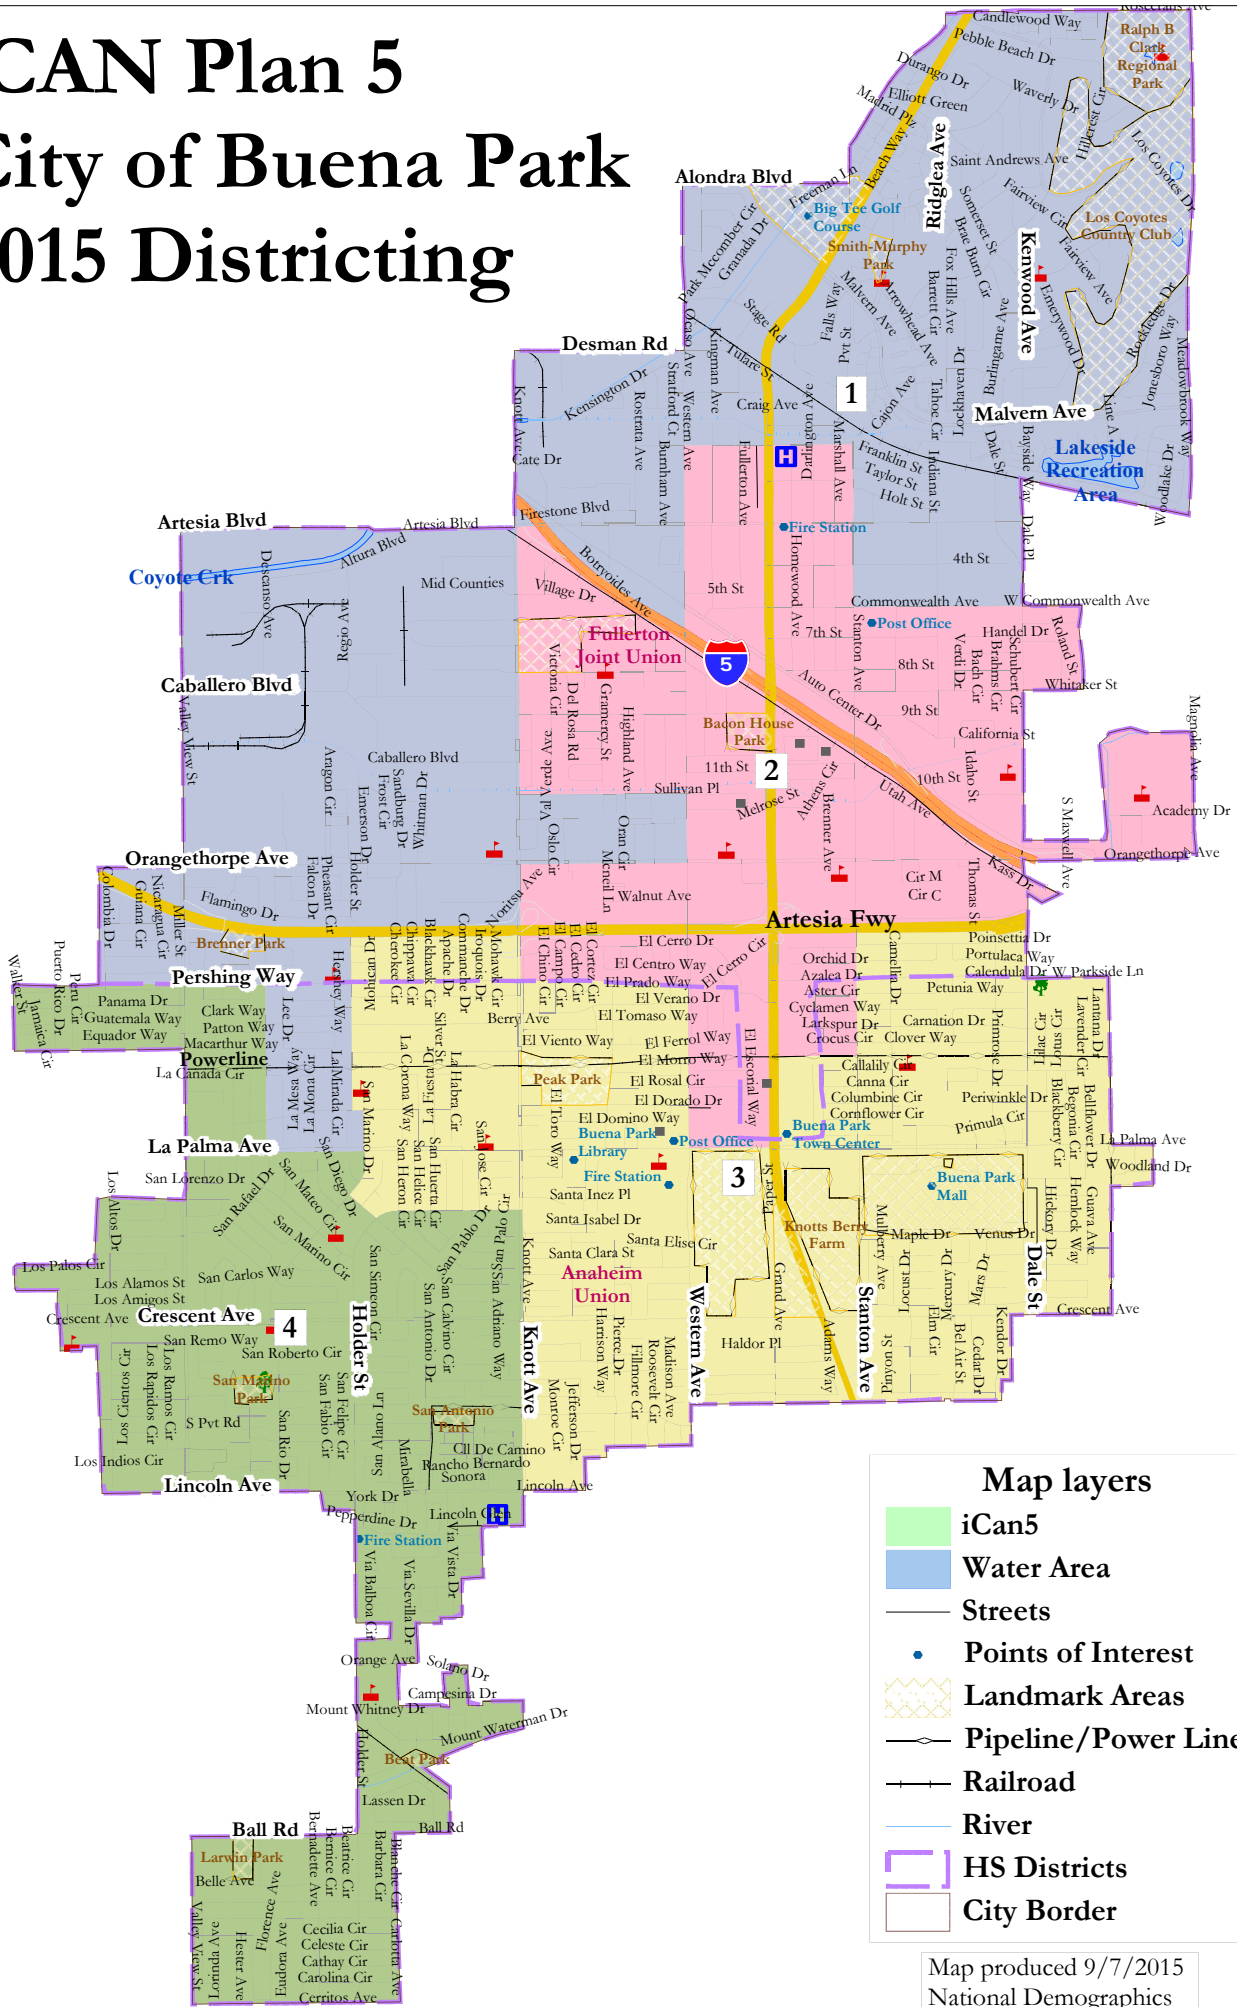

iCAN Plan 5

City of Buena Park

2015 Districting

Map layers

- iCan5
- Water Area
- Streets
- Points of Interest
- Landmark Areas
- Pipeline/Power Line
- Railroad
- River
- HS Districts
- City Border

Map produced 9/7/2015
National Demographics