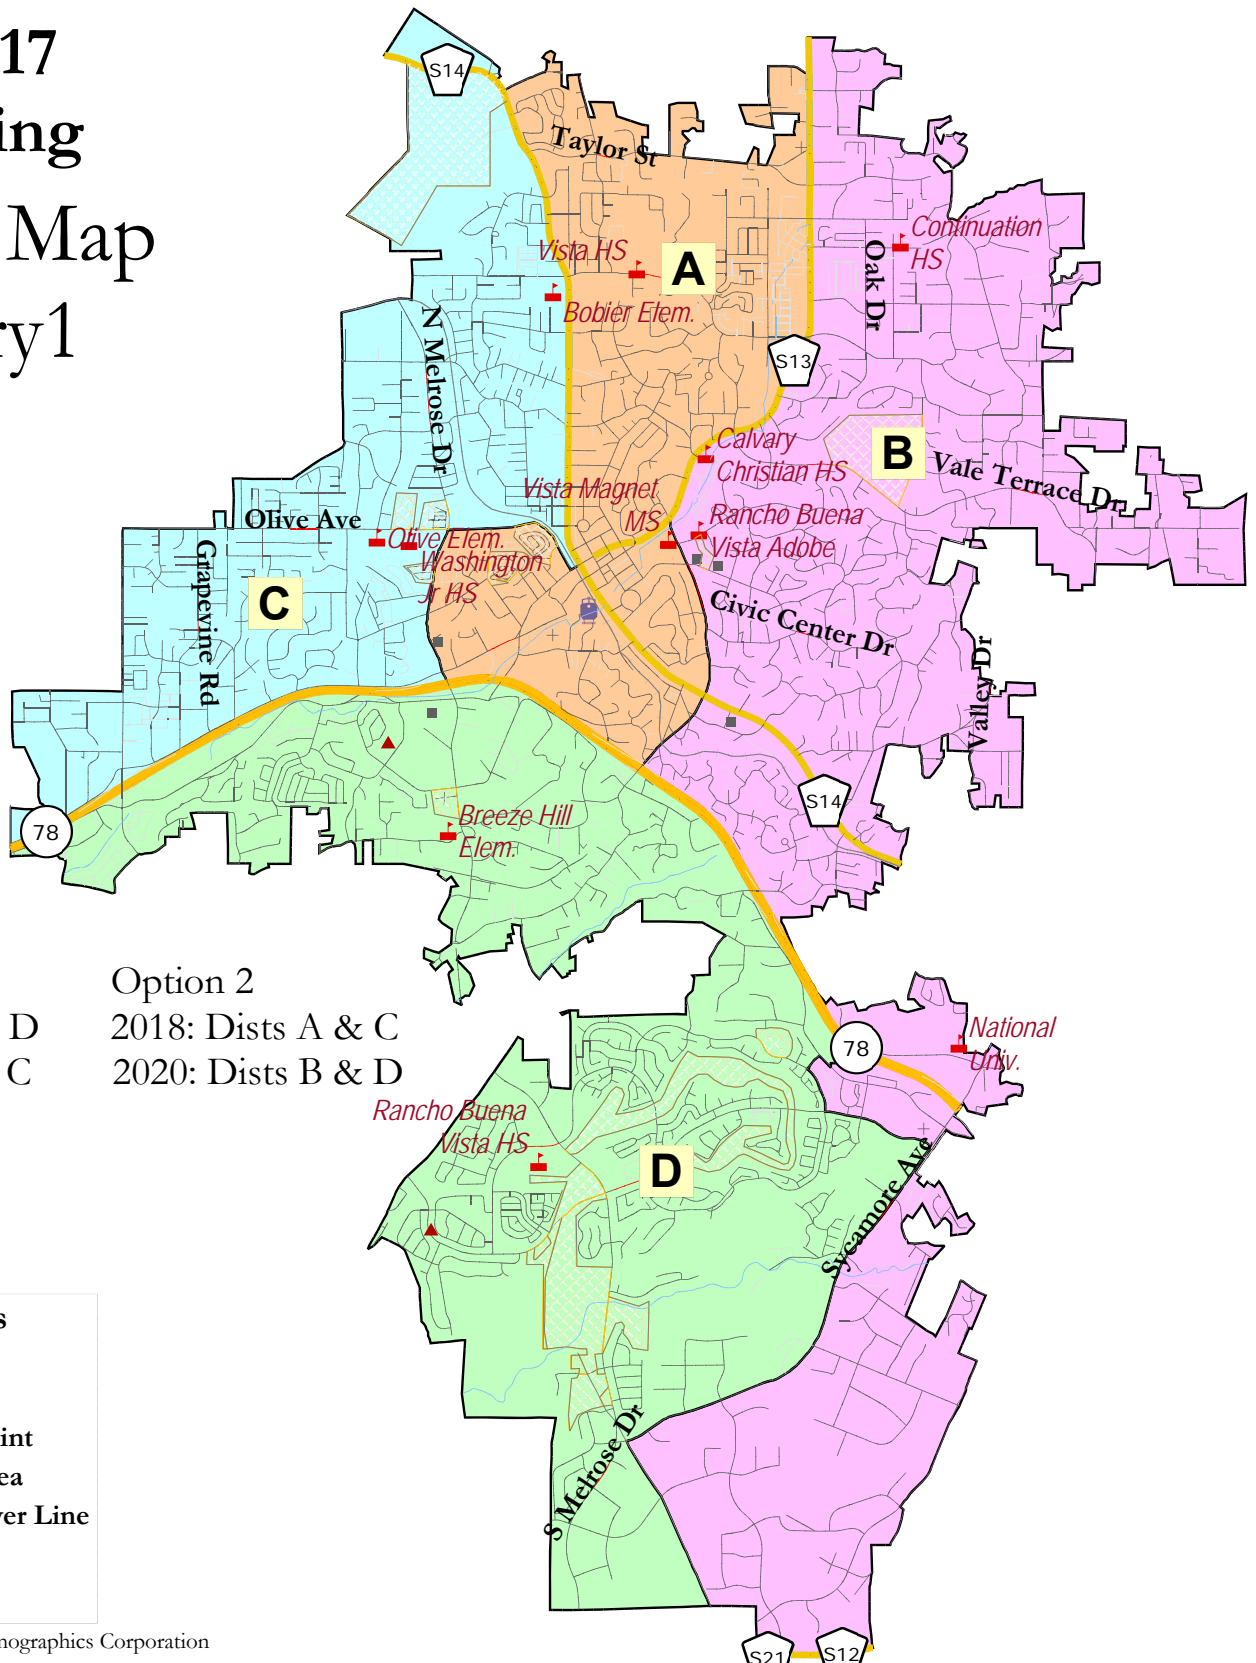

Vista 2017 Districting Public Map VHenry1

Election Years:

Option 1

2018: Dists A & D

2020: Dists B & C

Option 2

2018: Dists A & C

2020: Dists B & D

Map layers

- VHenry1
- Streets
- Landmark Point
- Landmark Area
- Pipeline/Power Line
- Railroad
- River