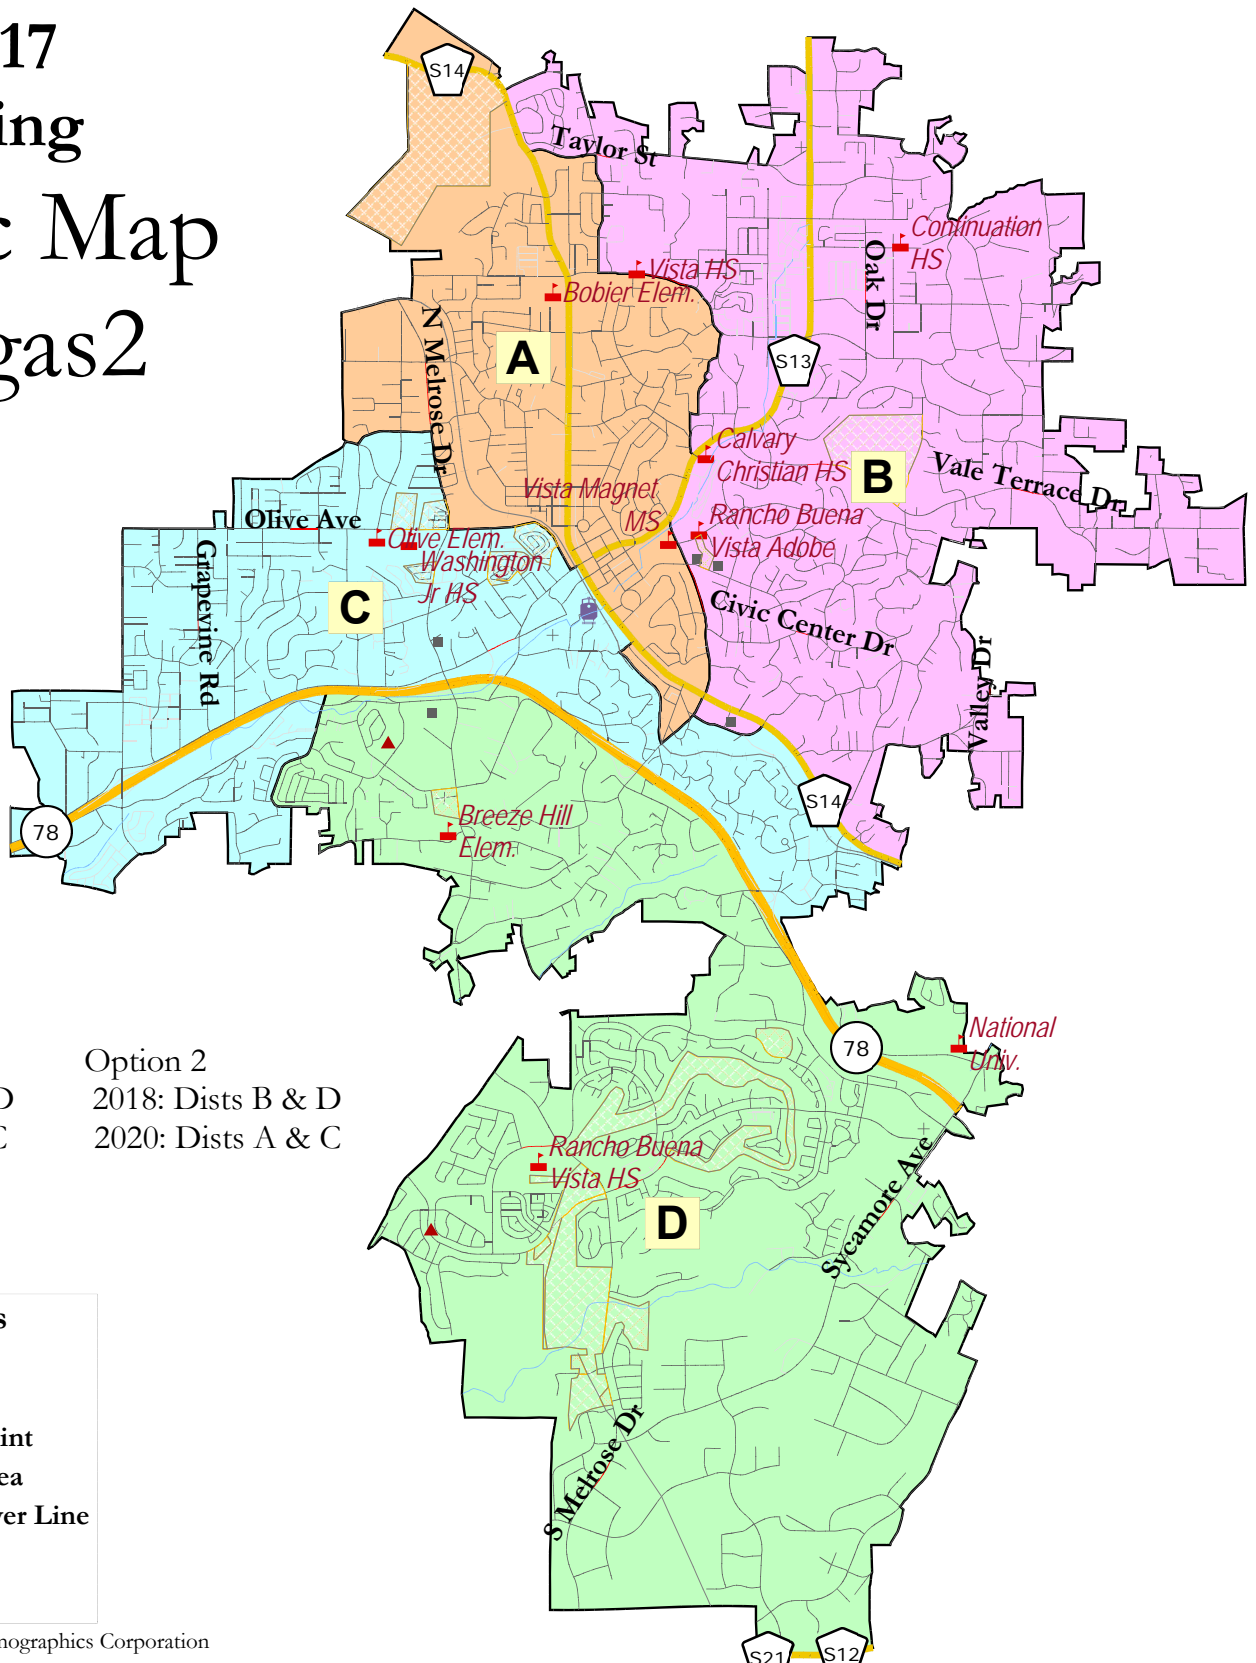

Vista 2017 Districting Public Map CVargas2

Election Years:
 Option 1 Option 2
 2018: Dists A & D 2018: Dists B & D
 2020: Dists B & C 2020: Dists A & C

Map layers

- CVargas2
- Streets
- + Landmark Point
- Landmark Area
- Pipeline/Power Line
- Railroad
- River