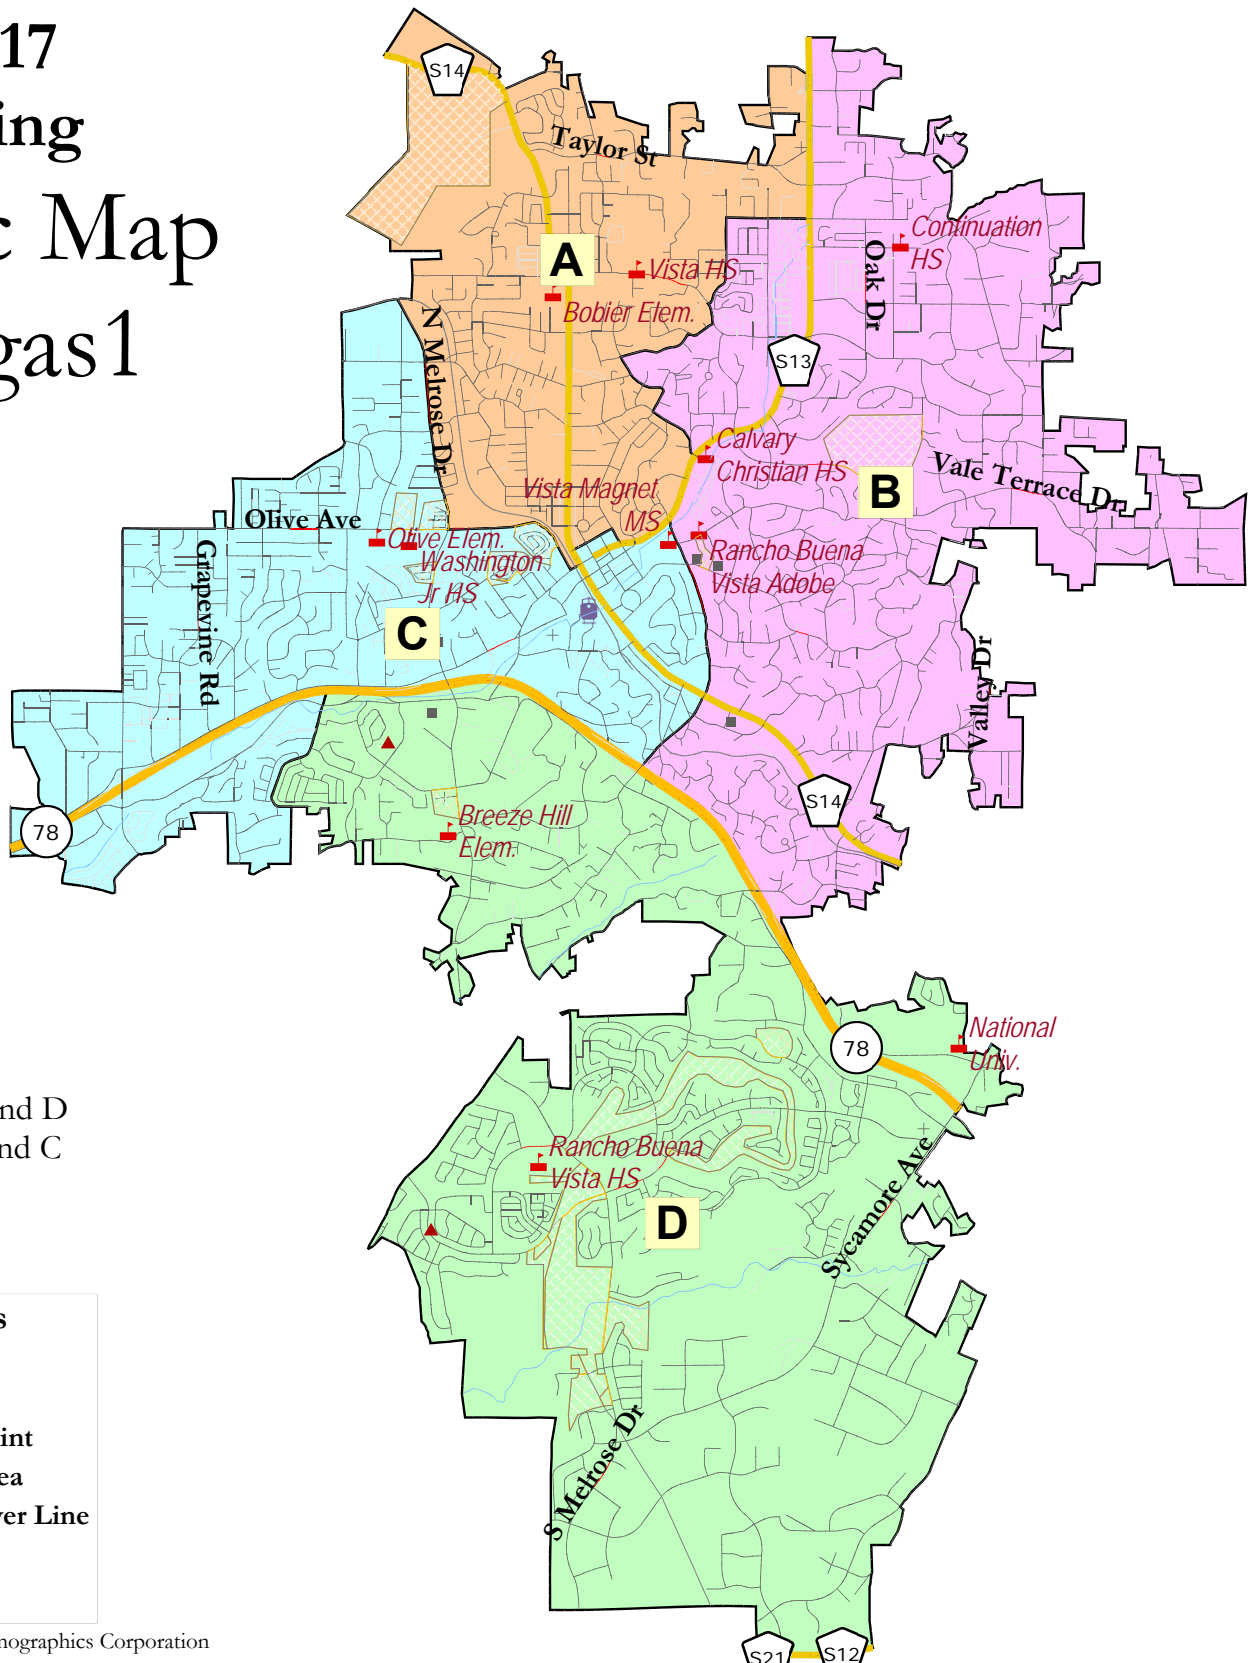

# Vista 2017 Districting Public Map CVargas1

Election Years:  
2018: Districts A and D  
2020: Districts B and C

Map layers	
	CVargas1
	Streets
	Landmark Point
	Landmark Area
	Pipeline/Power Line
	Railroad
	River