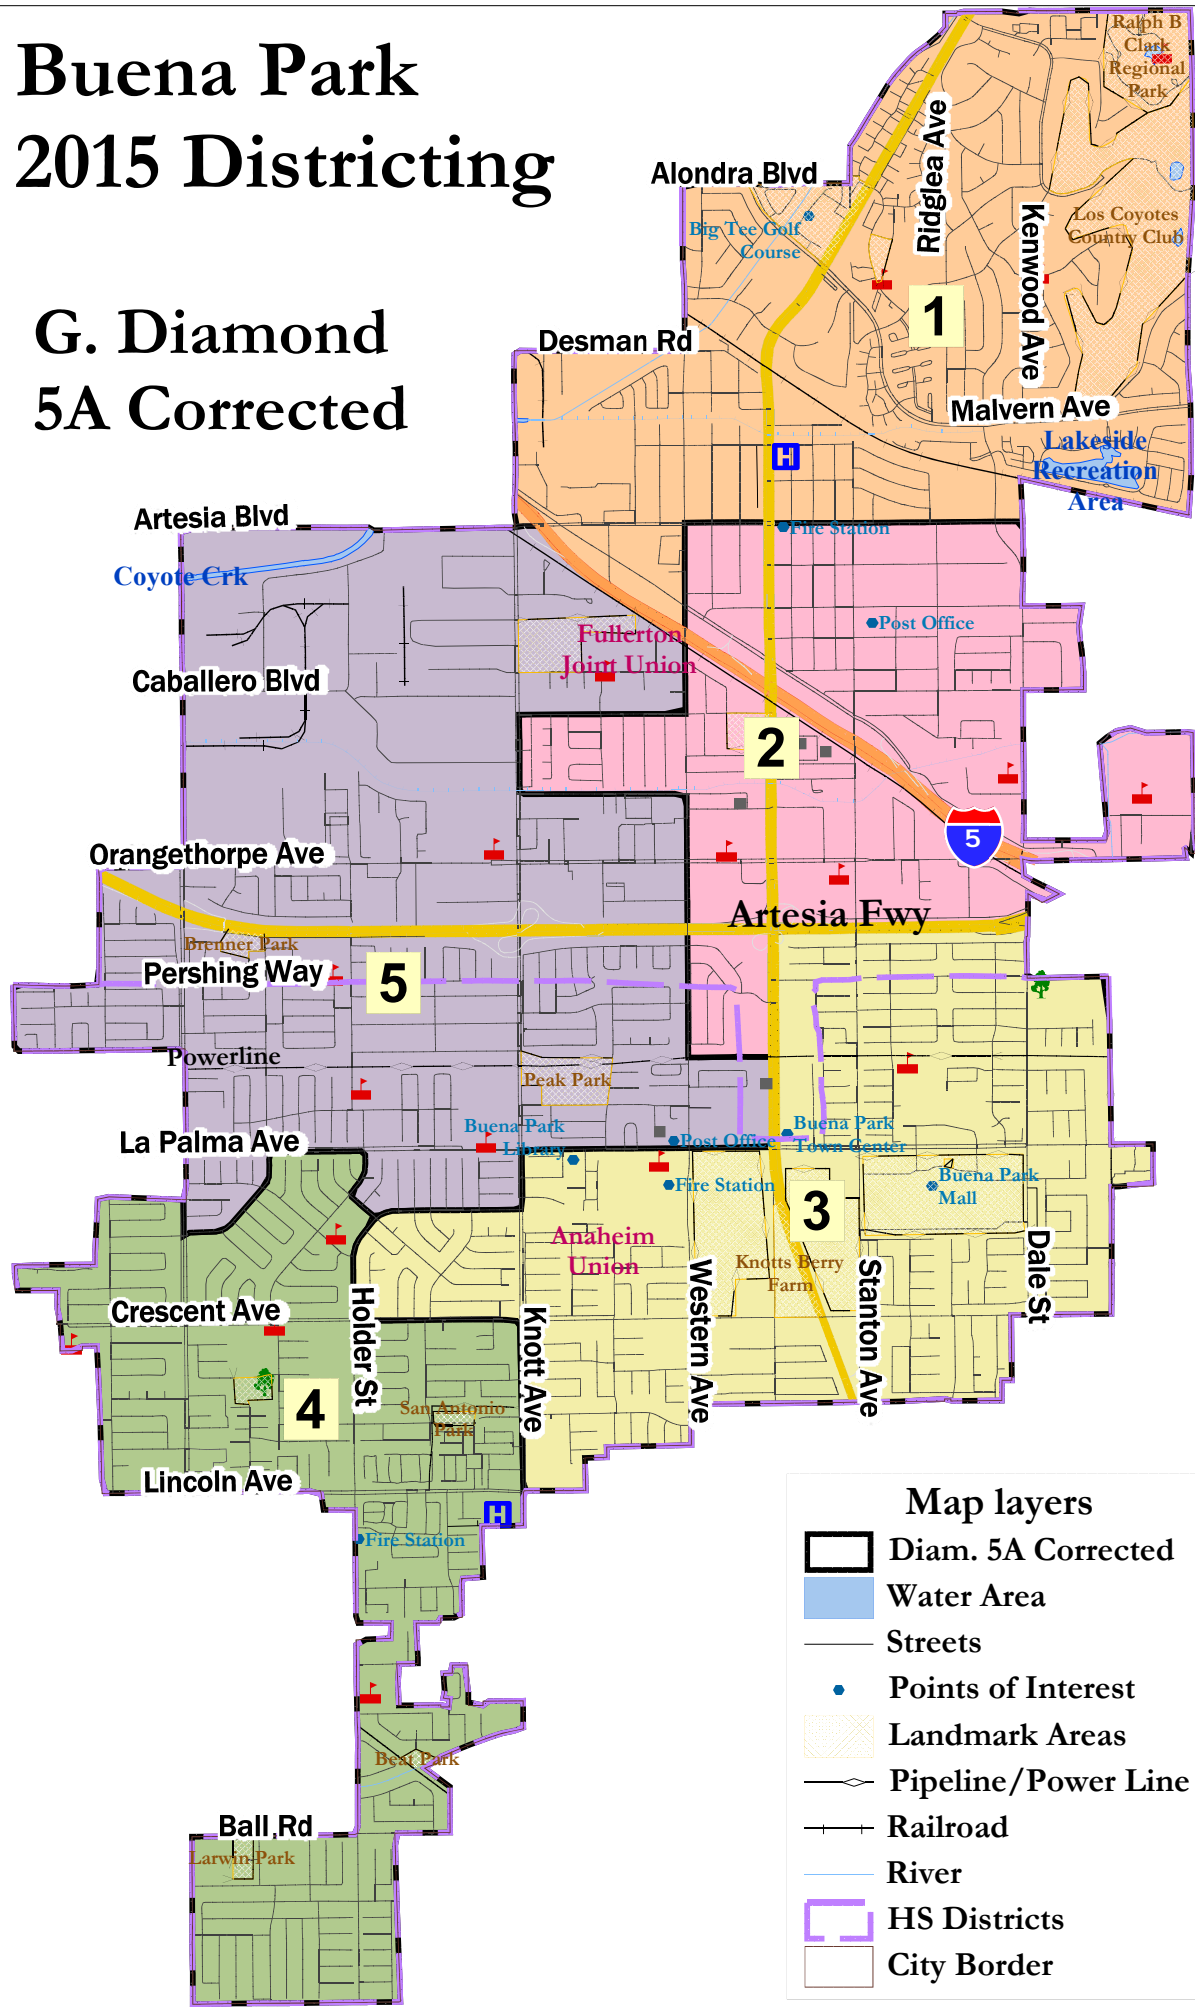

Buena Park 2015 Districting

G. Diamond 5A Corrected

Map layers

- Diam. 5A Corrected
- Water Area
- Streets
- Points of Interest
- Landmark Areas
- Pipeline/Power Line
- Railroad
- River
- HS Districts
- City Border