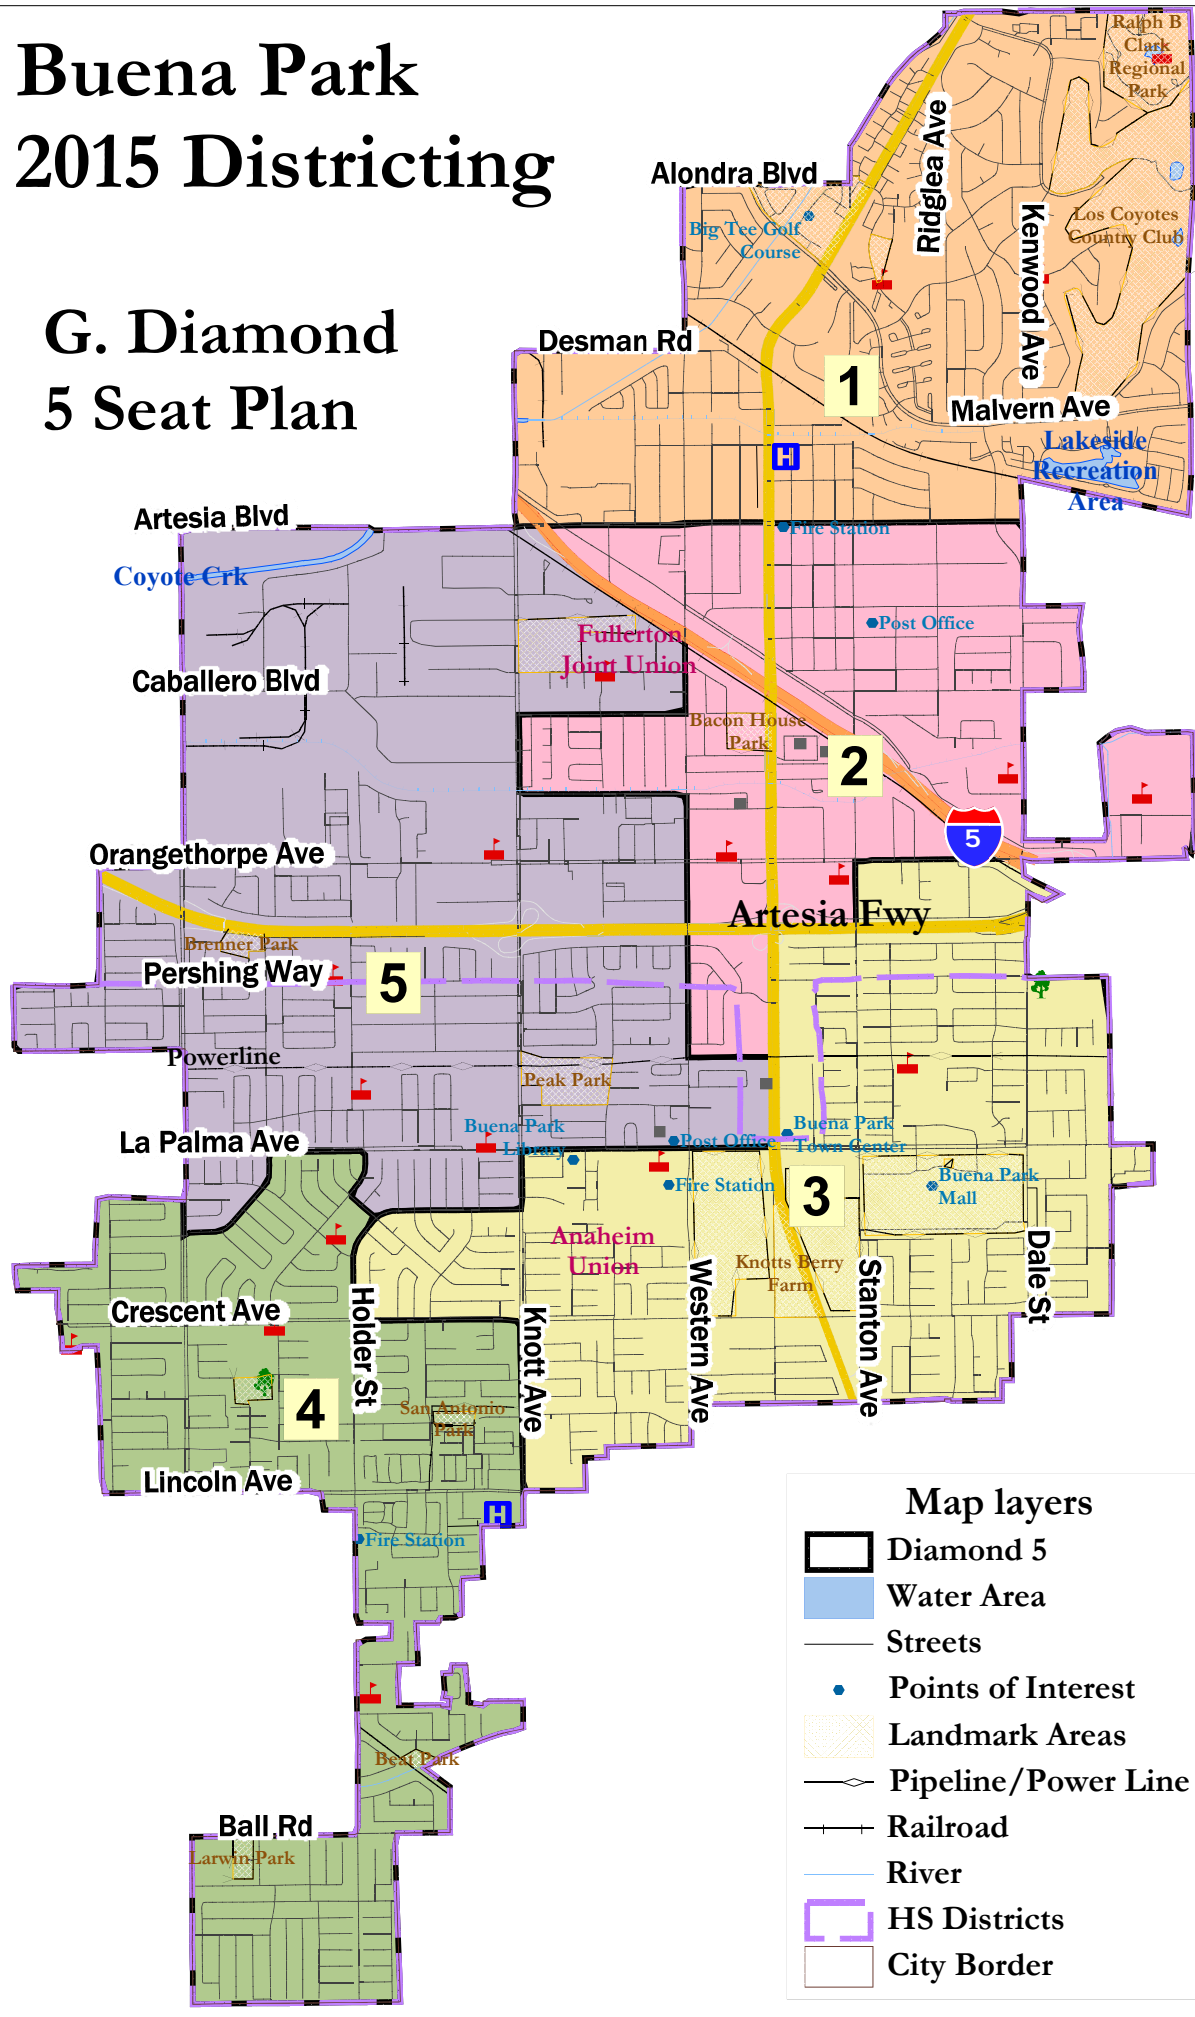

Buena Park 2015 Districting

G. Diamond 5 Seat Plan

Map layers

- Diamond 5
- Water Area
- Streets
- Points of Interest
- Landmark Areas
- Pipeline/Power Line
- Railroad
- River
- HS Districts
- City Border