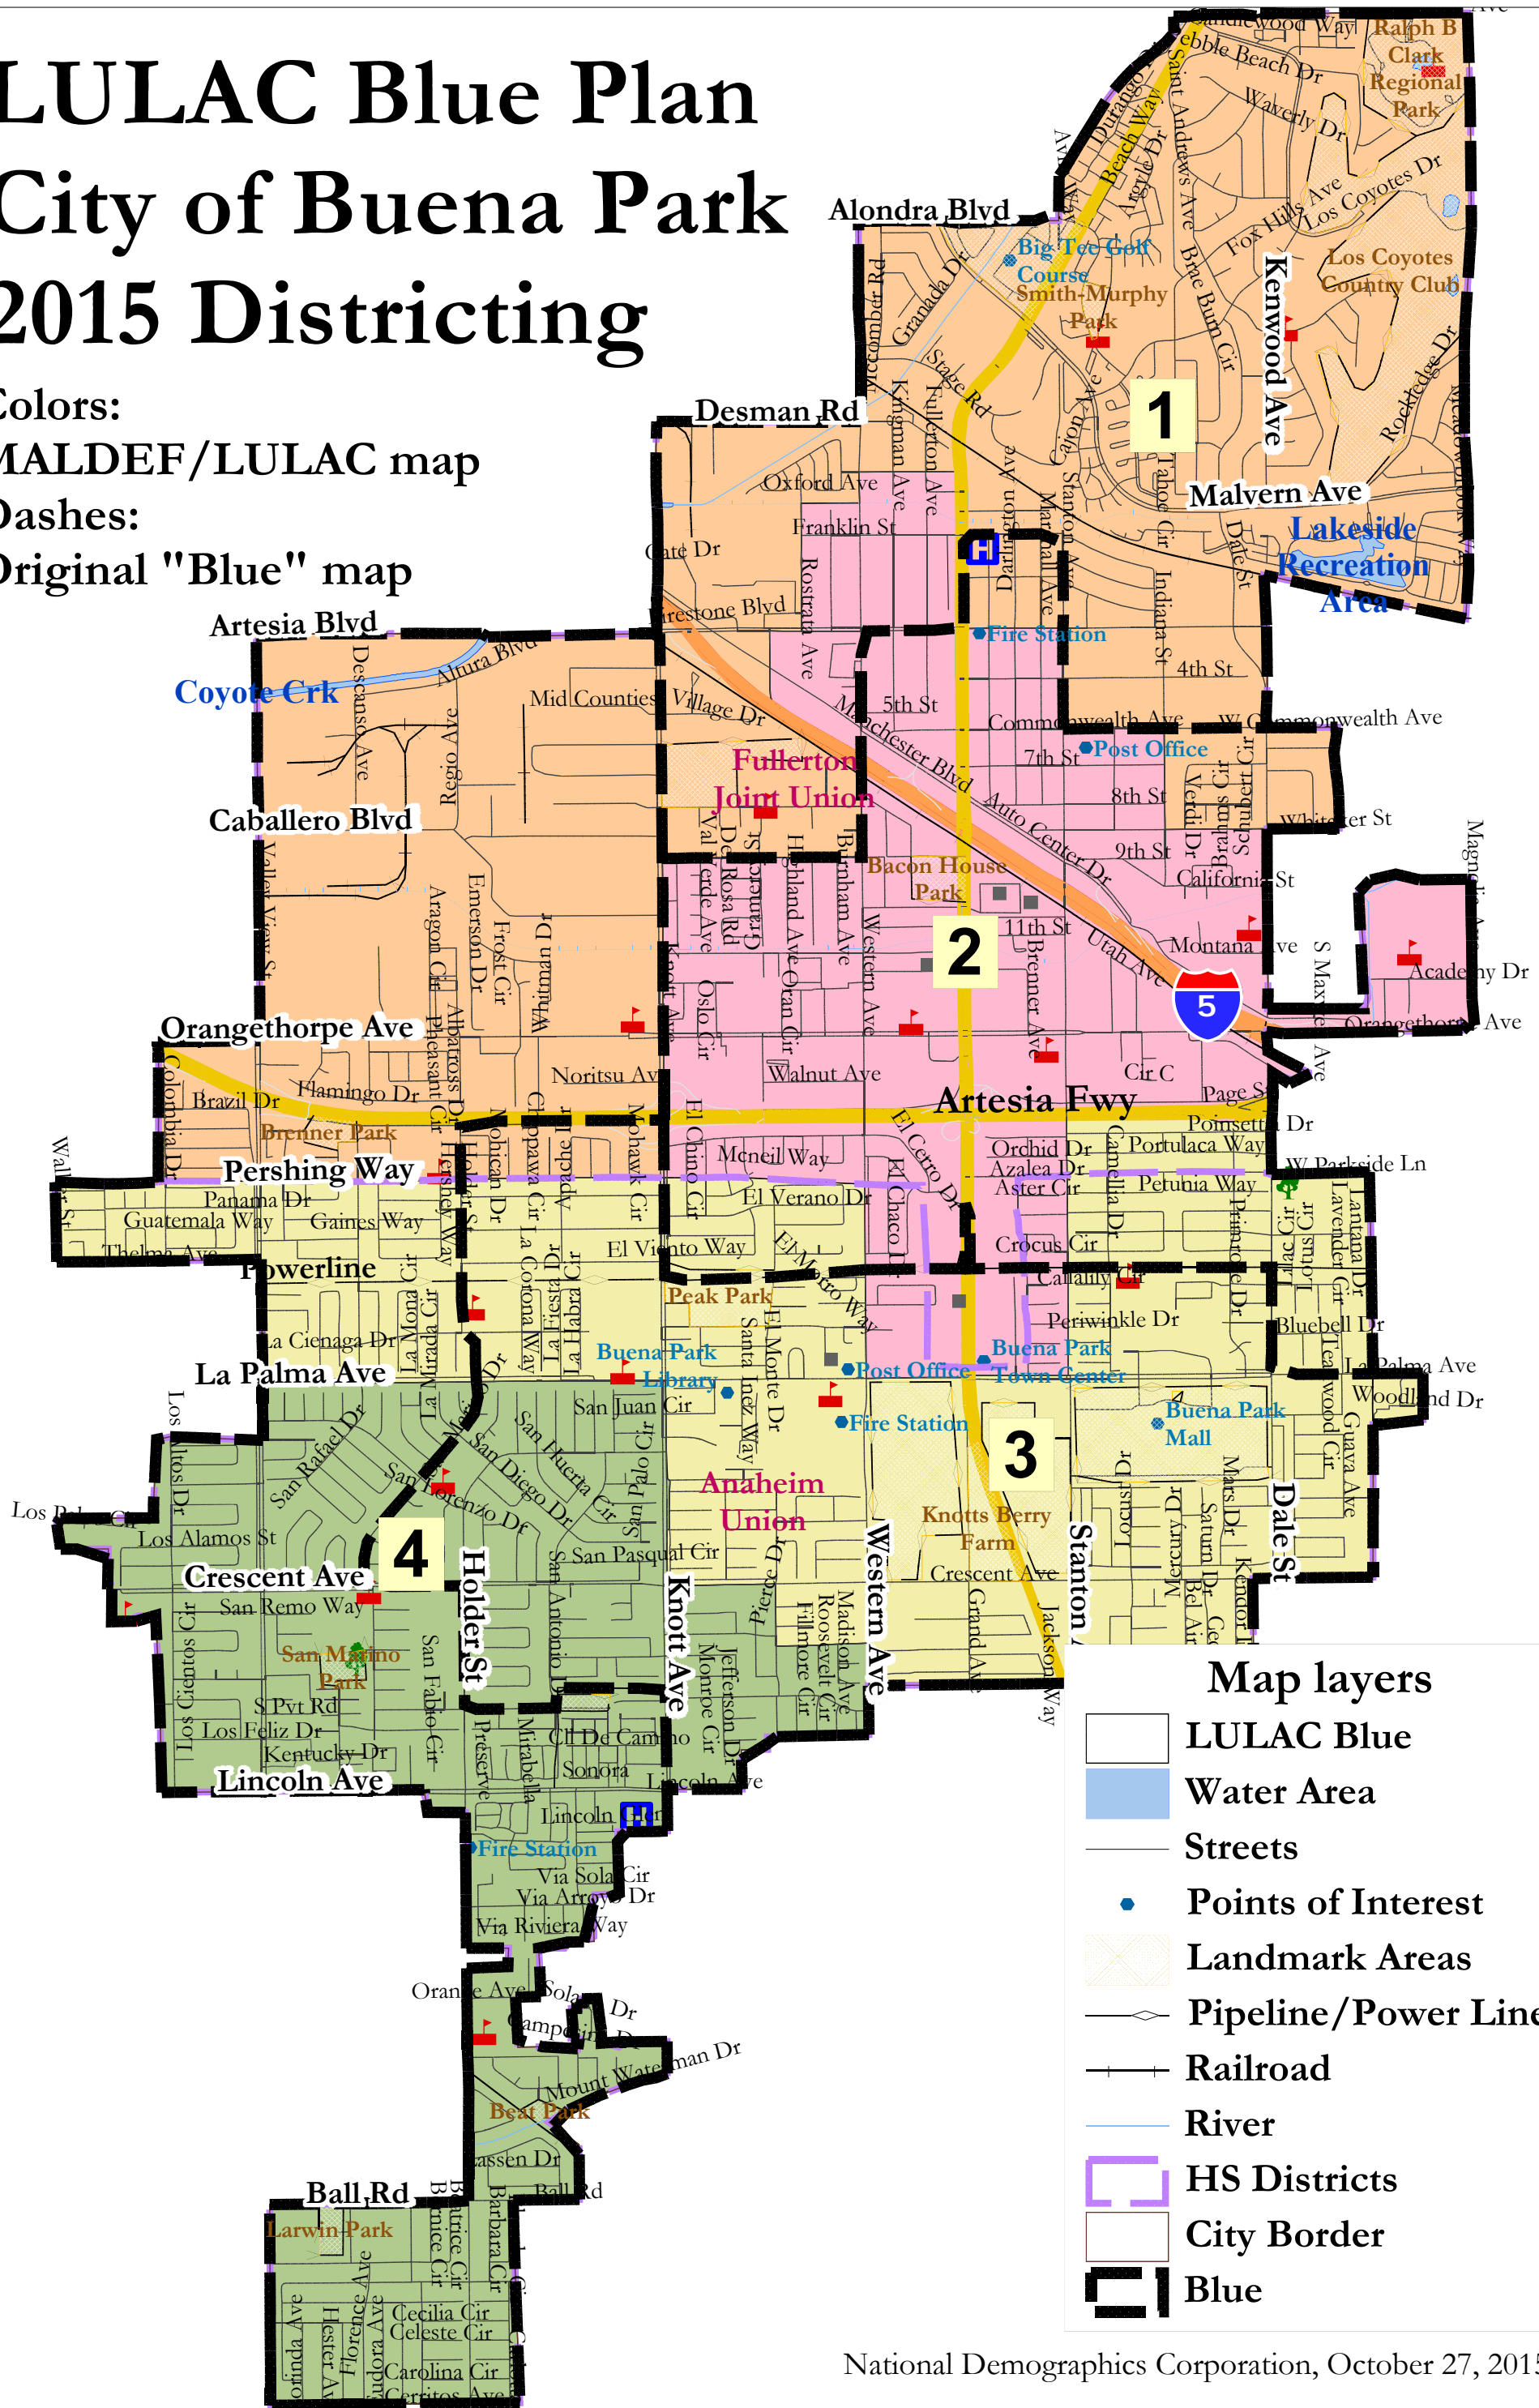

LULAC Blue Plan City of Buena Park 2015 Districting

Colors:

MALDEF/LULAC map

Dashes:

Original "Blue" map

Map layers

- LULAC Blue
- Water Area
- Streets
- Points of Interest
- Landmark Areas
- Pipeline/Power Line
- Railroad
- River
- HS Districts
- City Border
- Blue