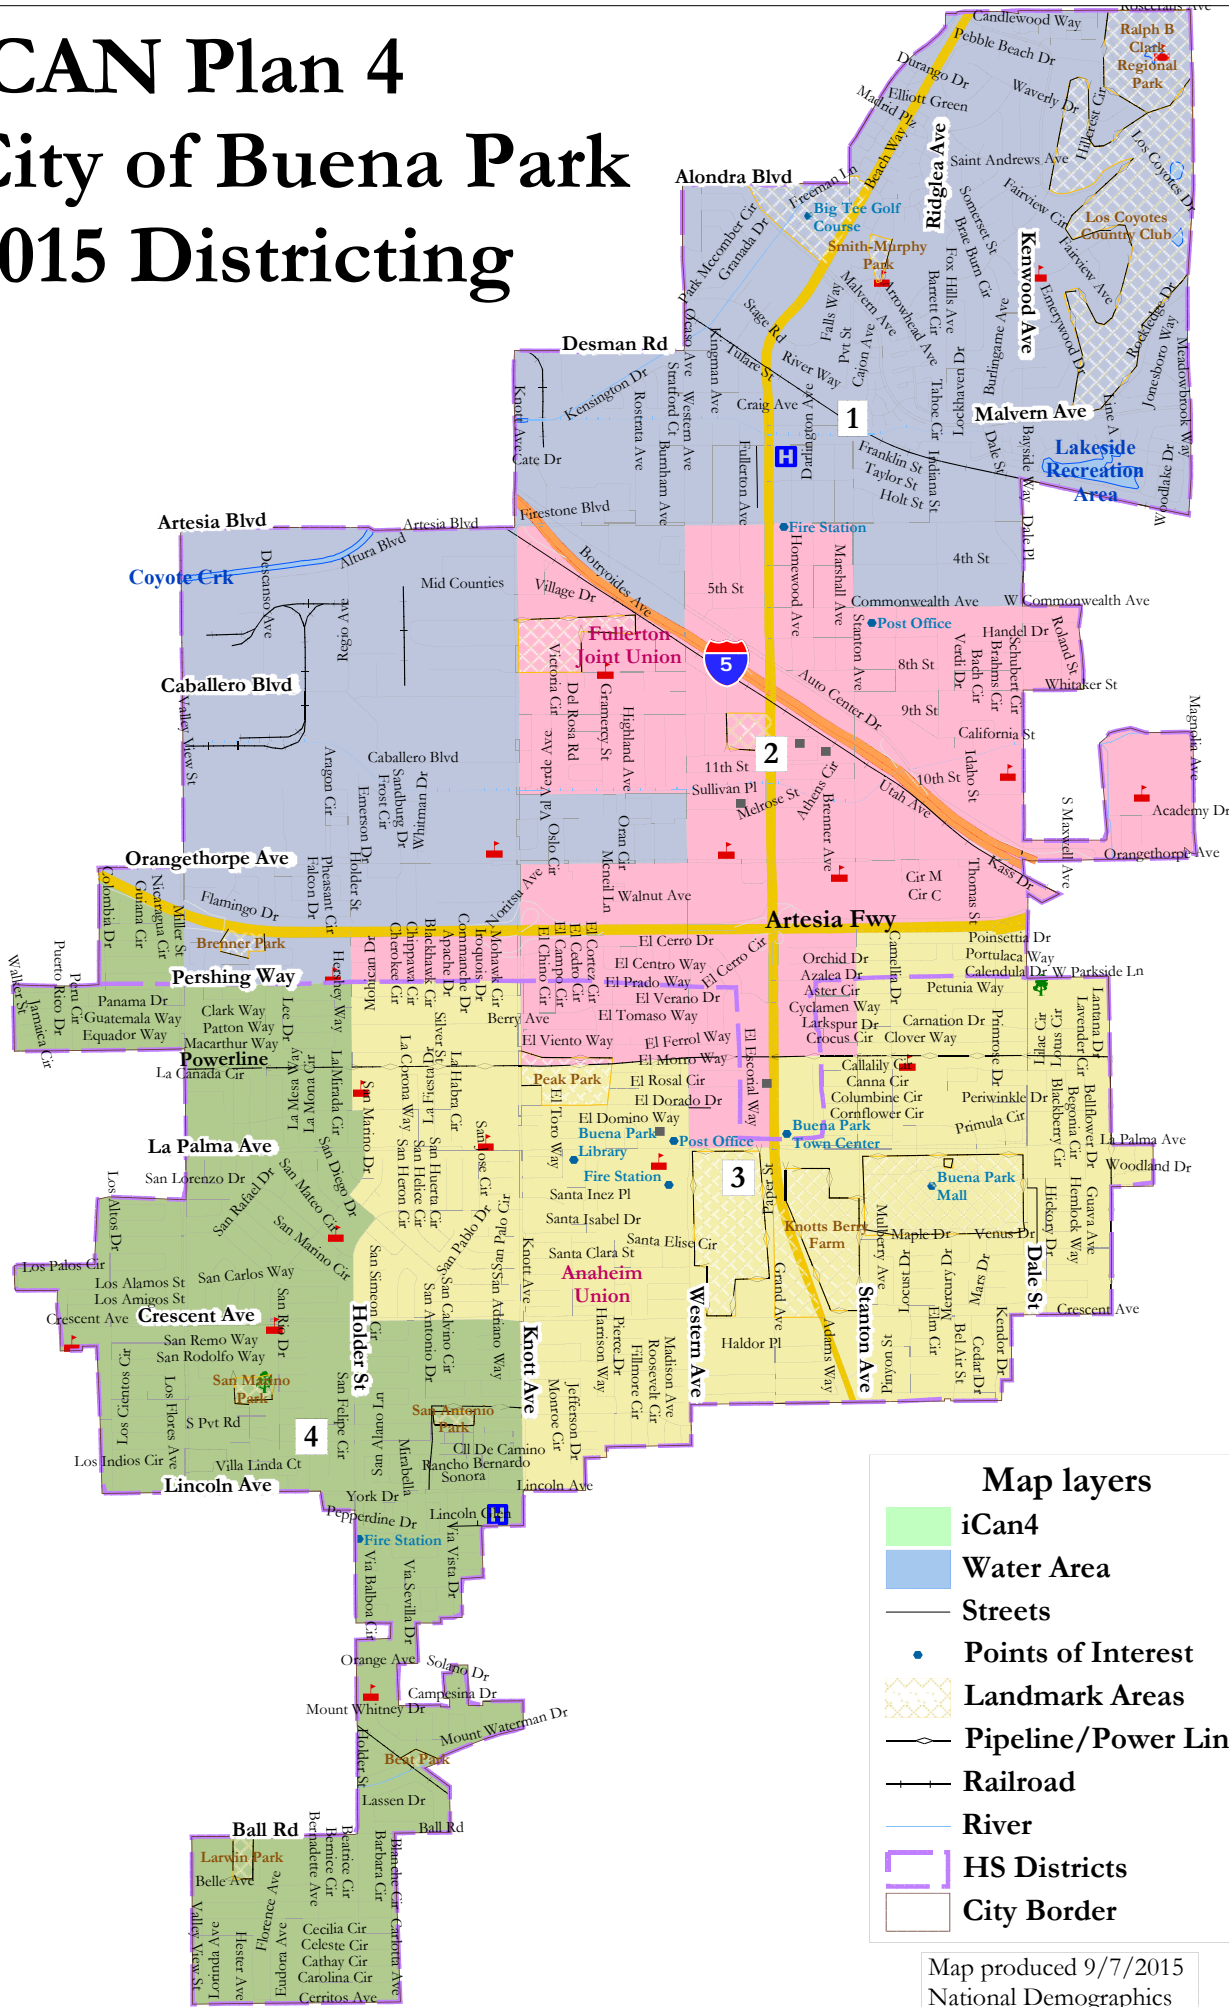

iCAN Plan 4

City of Buena Park

2015 Districting

Map layers

- iCan4
- Water Area
- Streets
- Points of Interest
- Landmark Areas
- Pipeline/Power Line
- Railroad
- River
- HS Districts
- City Border

Map produced 9/7/2015
National Demographics