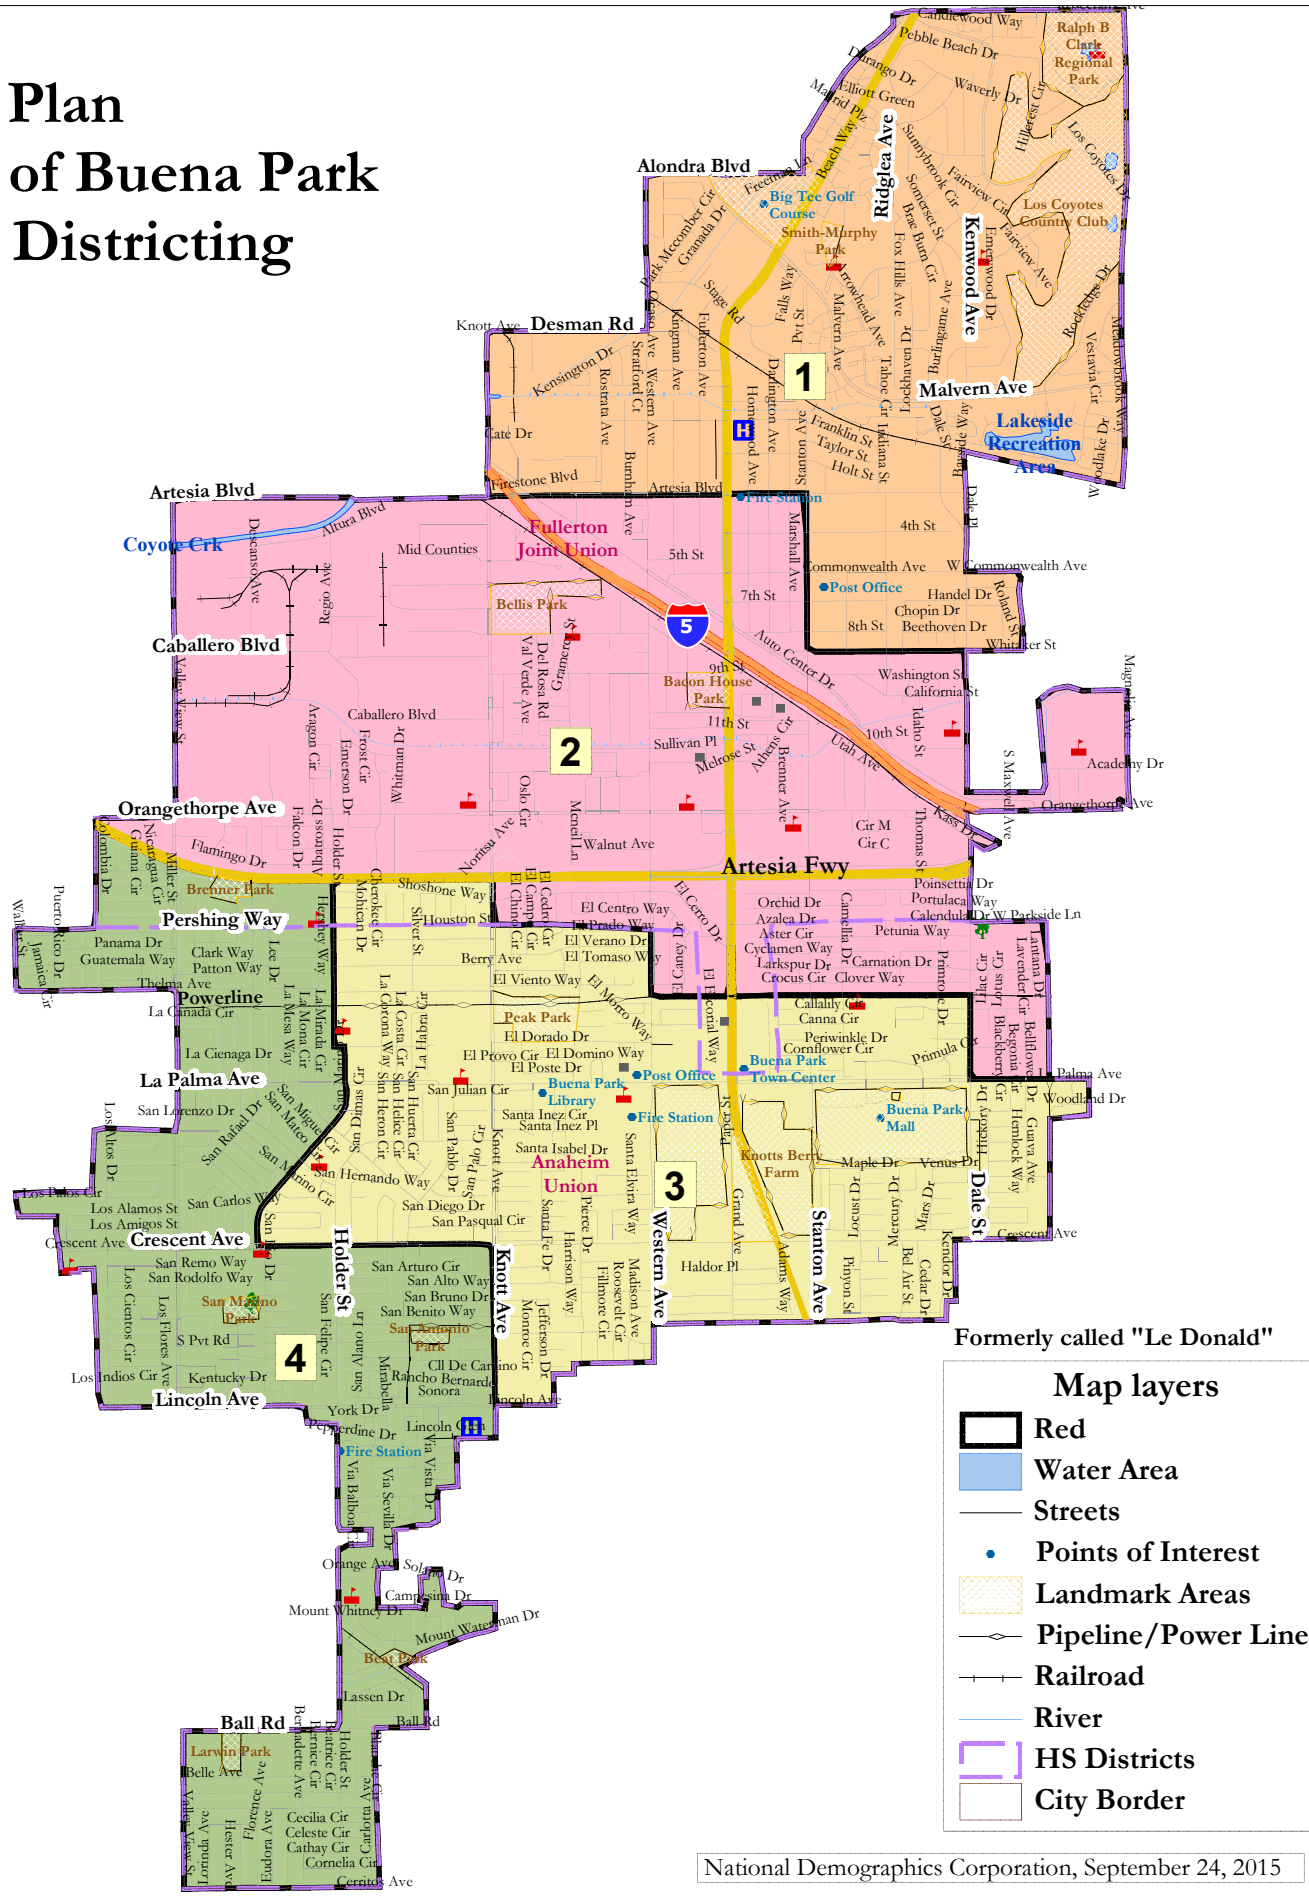

Red Plan

City of Buena Park

2015 Districting

Formerly called "Le Donald"

Map layers

- Red
- Water Area
- Streets
- Points of Interest
- Landmark Areas
- Pipeline/Power Line
- Railroad
- River
- HS Districts
- City Border